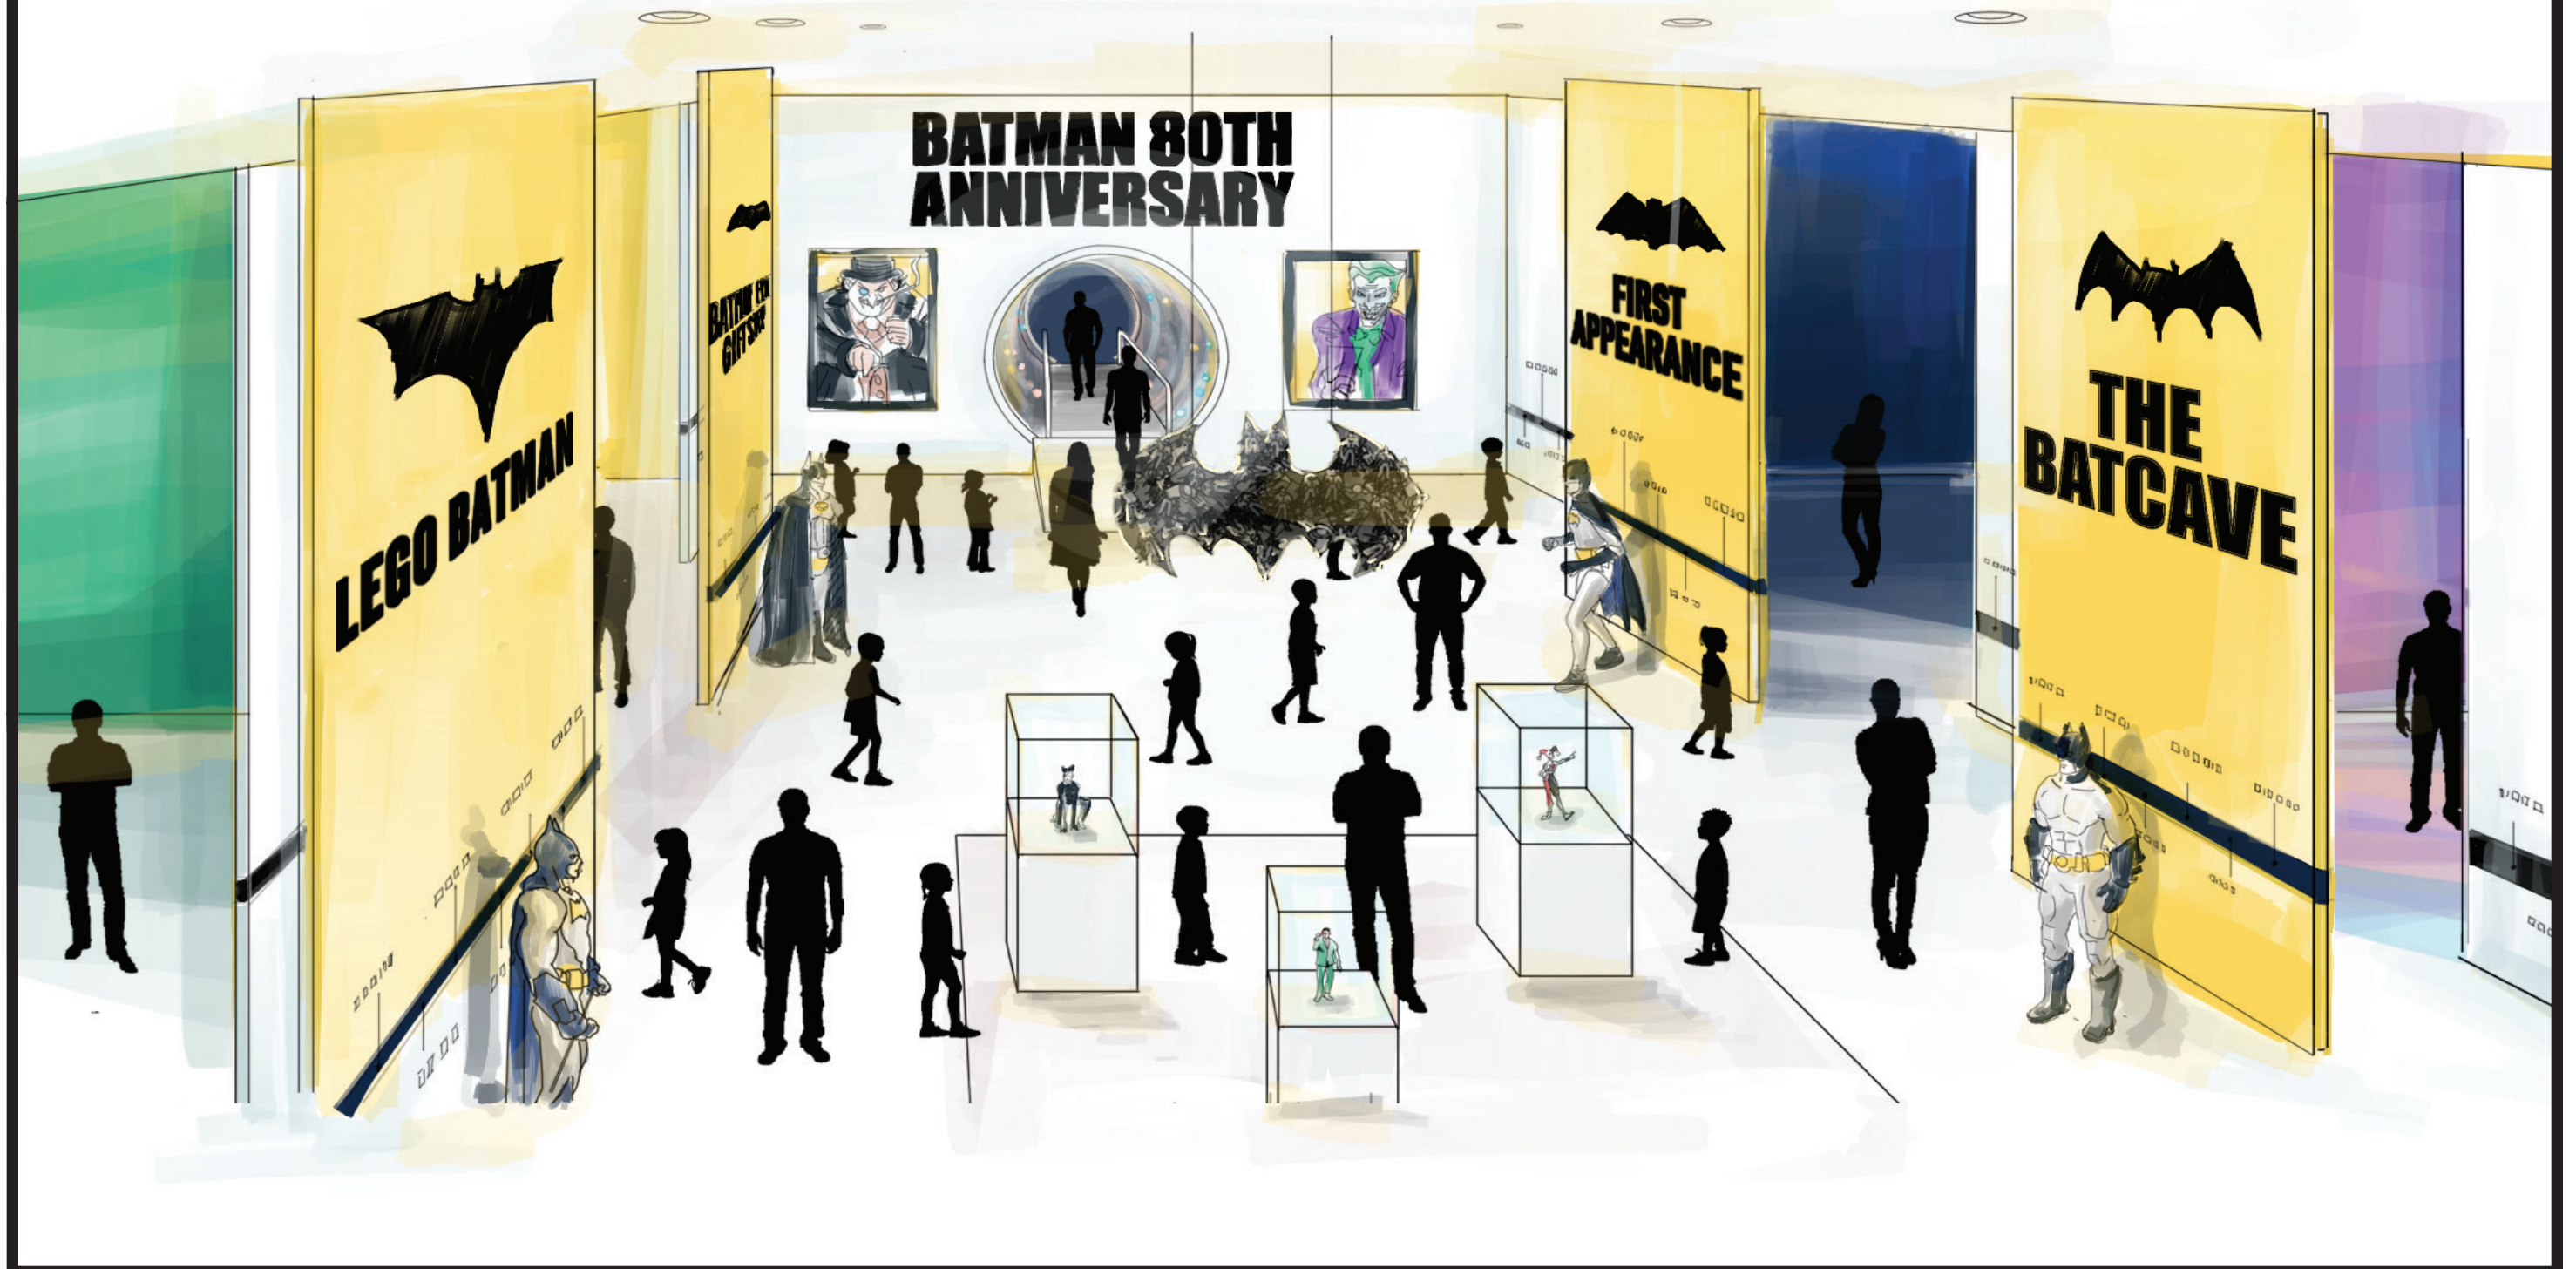

THE DETAILS:

WHEN: SEPTEMBER 5 - JANUARY 5

OPEN: 80 DAYS, THURSDAY - SUNDAY, 10AM - 10 PM

WHERE: NEW YORK CITY

COST PER TICKET: \$35

**LONG
LIVE
THE BAT**

EXTERIOR: AS YOU WALK UP TO THE BATMAN EXPERIENCE, YOU'RE GREETED WITH A STOREFRONT OF BATMAN'S 80TH ANNIVERSARY IMAGERY, SHAREABLE PHOTO EXPERIENCES, AND A VISUAL ILLUSION ON THE GROUND OF BATMAN VS. KILLER CROC UNDER THE STREETS OF NEW YORK TO INCREASE BUZZ AND DRIVE CURIOSITY AND TICKET SALES.

DOUBLE A LABS

CHECK IN: WHILE WAITING TO CHECK IN FOR YOUR BATMAN EXPERIENCE TIME SLOT, ENJOY WATCHING VARIOUS BATMAN SERIES AND FILM CLIPS VIA THE MONITORS ON THE WALL. IF YOU ARRIVE EARLY, WALK THROUGH THE MERCHANDISE STORE AND START YOUR ADVENTURE EARLY BY JUMPING INSIDE A LIFE-SIZE ACTION FIGURE BOX WITH BATMAN OR BATGIRL.

DOUBLE A LABS

MUSEUM-LIKE FLOW
WILL ALLOW GUESTS
TO EXPLORE THE
GALLERIES AT THEIR
OWN PACE.

BAT TUNNEL: POST CHECK-IN, WALK THROUGH A VORTEX OF BATS SPINNING AROUND YOU IN THE BAT TUNNEL TO TRANSPORT YOU BACK IN TIME TO BEGIN YOUR JOURNEY THROUGH THE TIMELINE OF ICONIC BATMAN MOMENTS.

DOUBLE A LABS

FIRST APPEARANCE: SWING THROUGH THE SKYLINE AND INTO THE MOMENT IT ALL BEGAN – THE 1939 DETECTIVE COMICS #27 COVER.

DOUBLE A LABS

THE BATCAVE: ENTER INTO THE BATCAVE THROUGH THE WATERFALL (FOG WALL) TO TEST BATMAN GADGETS AND GEAR UP FOR A FIGHT. SIT AT THE CONTROL PANEL TO TOGGLE BETWEEN CCTV FOOTAGE FROM OTHER ROOMS WITHIN THE BATMAN EXPERIENCE OR WATCH DIFFERENT CLIPS FROM BATCAVES THROUGH THE AGES.