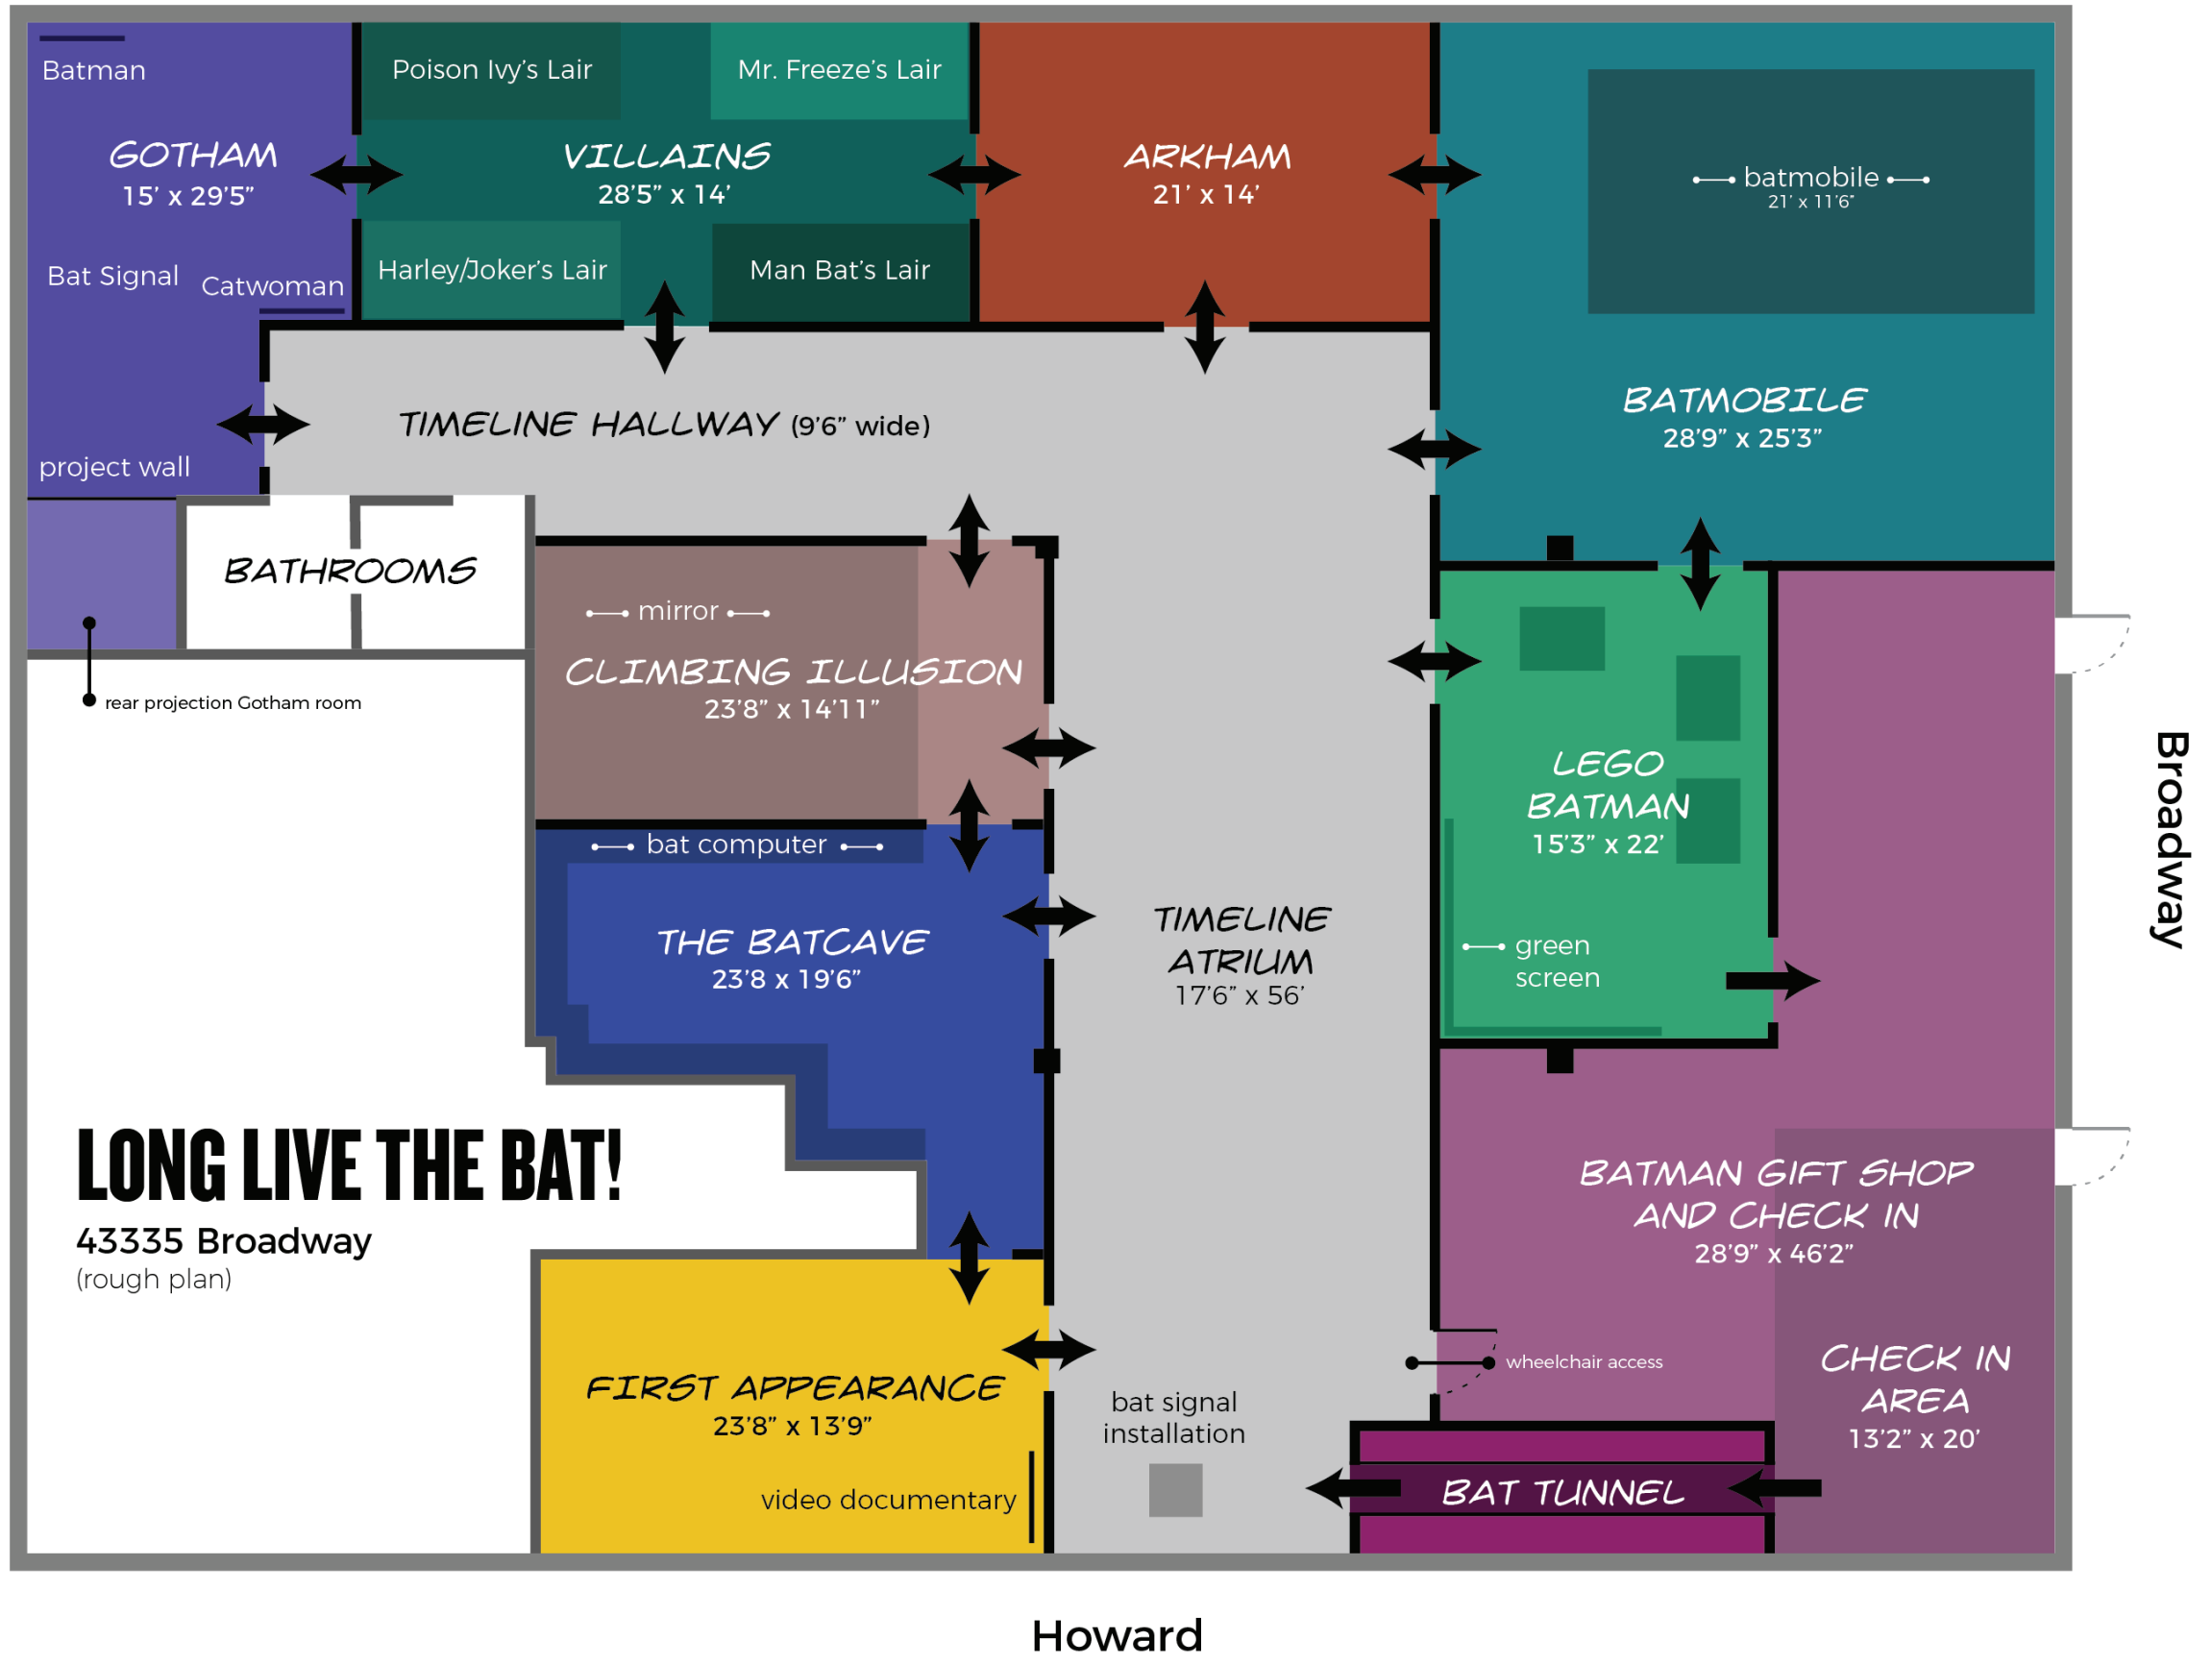

DOUBLE A LABS

CHECK IN: WHILE WAITING TO CHECK IN FOR YOUR BATMAN EXPERIENCE TIME SLOT, ENJOY WATCHING VARIOUS BATMAN SERIES AND FILM CLIPS VIA THE MONITORS ON THE WALL. IF YOU ARRIVE EARLY, WALK THROUGH THE MERCHANDISE STORE AND START YOUR ADVENTURE EARLY BY JUMPING INSIDE A LIFE-SIZE ACTION FIGURE BOX WITH BATMAN OR BATGIRL.

DOUBLE A LABS

MUSEUM-LIKE FLOW
WILL ALLOW GUESTS
TO EXPLORE THE
GALLERIES AT THEIR
OWN PACE.

BAT TUNNEL: POST CHECK-IN, WALK THROUGH A VORTEX OF BATS SPINNING AROUND YOU IN THE BAT TUNNEL TO TRANSPORT YOU BACK IN TIME TO BEGIN YOUR JOURNEY THROUGH THE TIMELINE OF ICONIC BATMAN MOMENTS.

DOUBLE A LABS

TIMELINE HALLWAY: CHOOSE YOUR OWN PATH THROUGH THE TIMELINE HALLWAY FROM THE GENESIS OF BATMAN THROUGH THE LATEST ITERATION. WHILE YOU'RE CONTEMPLATING YOUR JOURNEY, DON'T FORGET TO TAKE PHOTOS WITH 80 YEARS OF BATMAN ARTIFACTS, AND THE BATMAN SIGNAL ART INSTALLATION, MADE FROM 80 DIFFERENT STYLES OF BATMAN ACTION FIGURES AND MEMORABILIA.

DOUBLE A LABS

FIRST APPEARANCE: SWING THROUGH THE SKYLINE AND INTO THE MOMENT IT ALL BEGAN – THE 1939 DETECTIVE COMICS #27 COVER.

DOUBLE A LABS

THE BATCAVE: ENTER INTO THE BATCAVE THROUGH THE WATERFALL (FOG WALL) TO TEST BATMAN GADGETS AND GEAR UP FOR A FIGHT. SIT AT THE CONTROL PANEL TO TOGGLE BETWEEN CCTV FOOTAGE FROM OTHER ROOMS WITHIN THE BATMAN EXPERIENCE OR WATCH DIFFERENT CLIPS FROM BATCAVES THROUGH THE AGES.