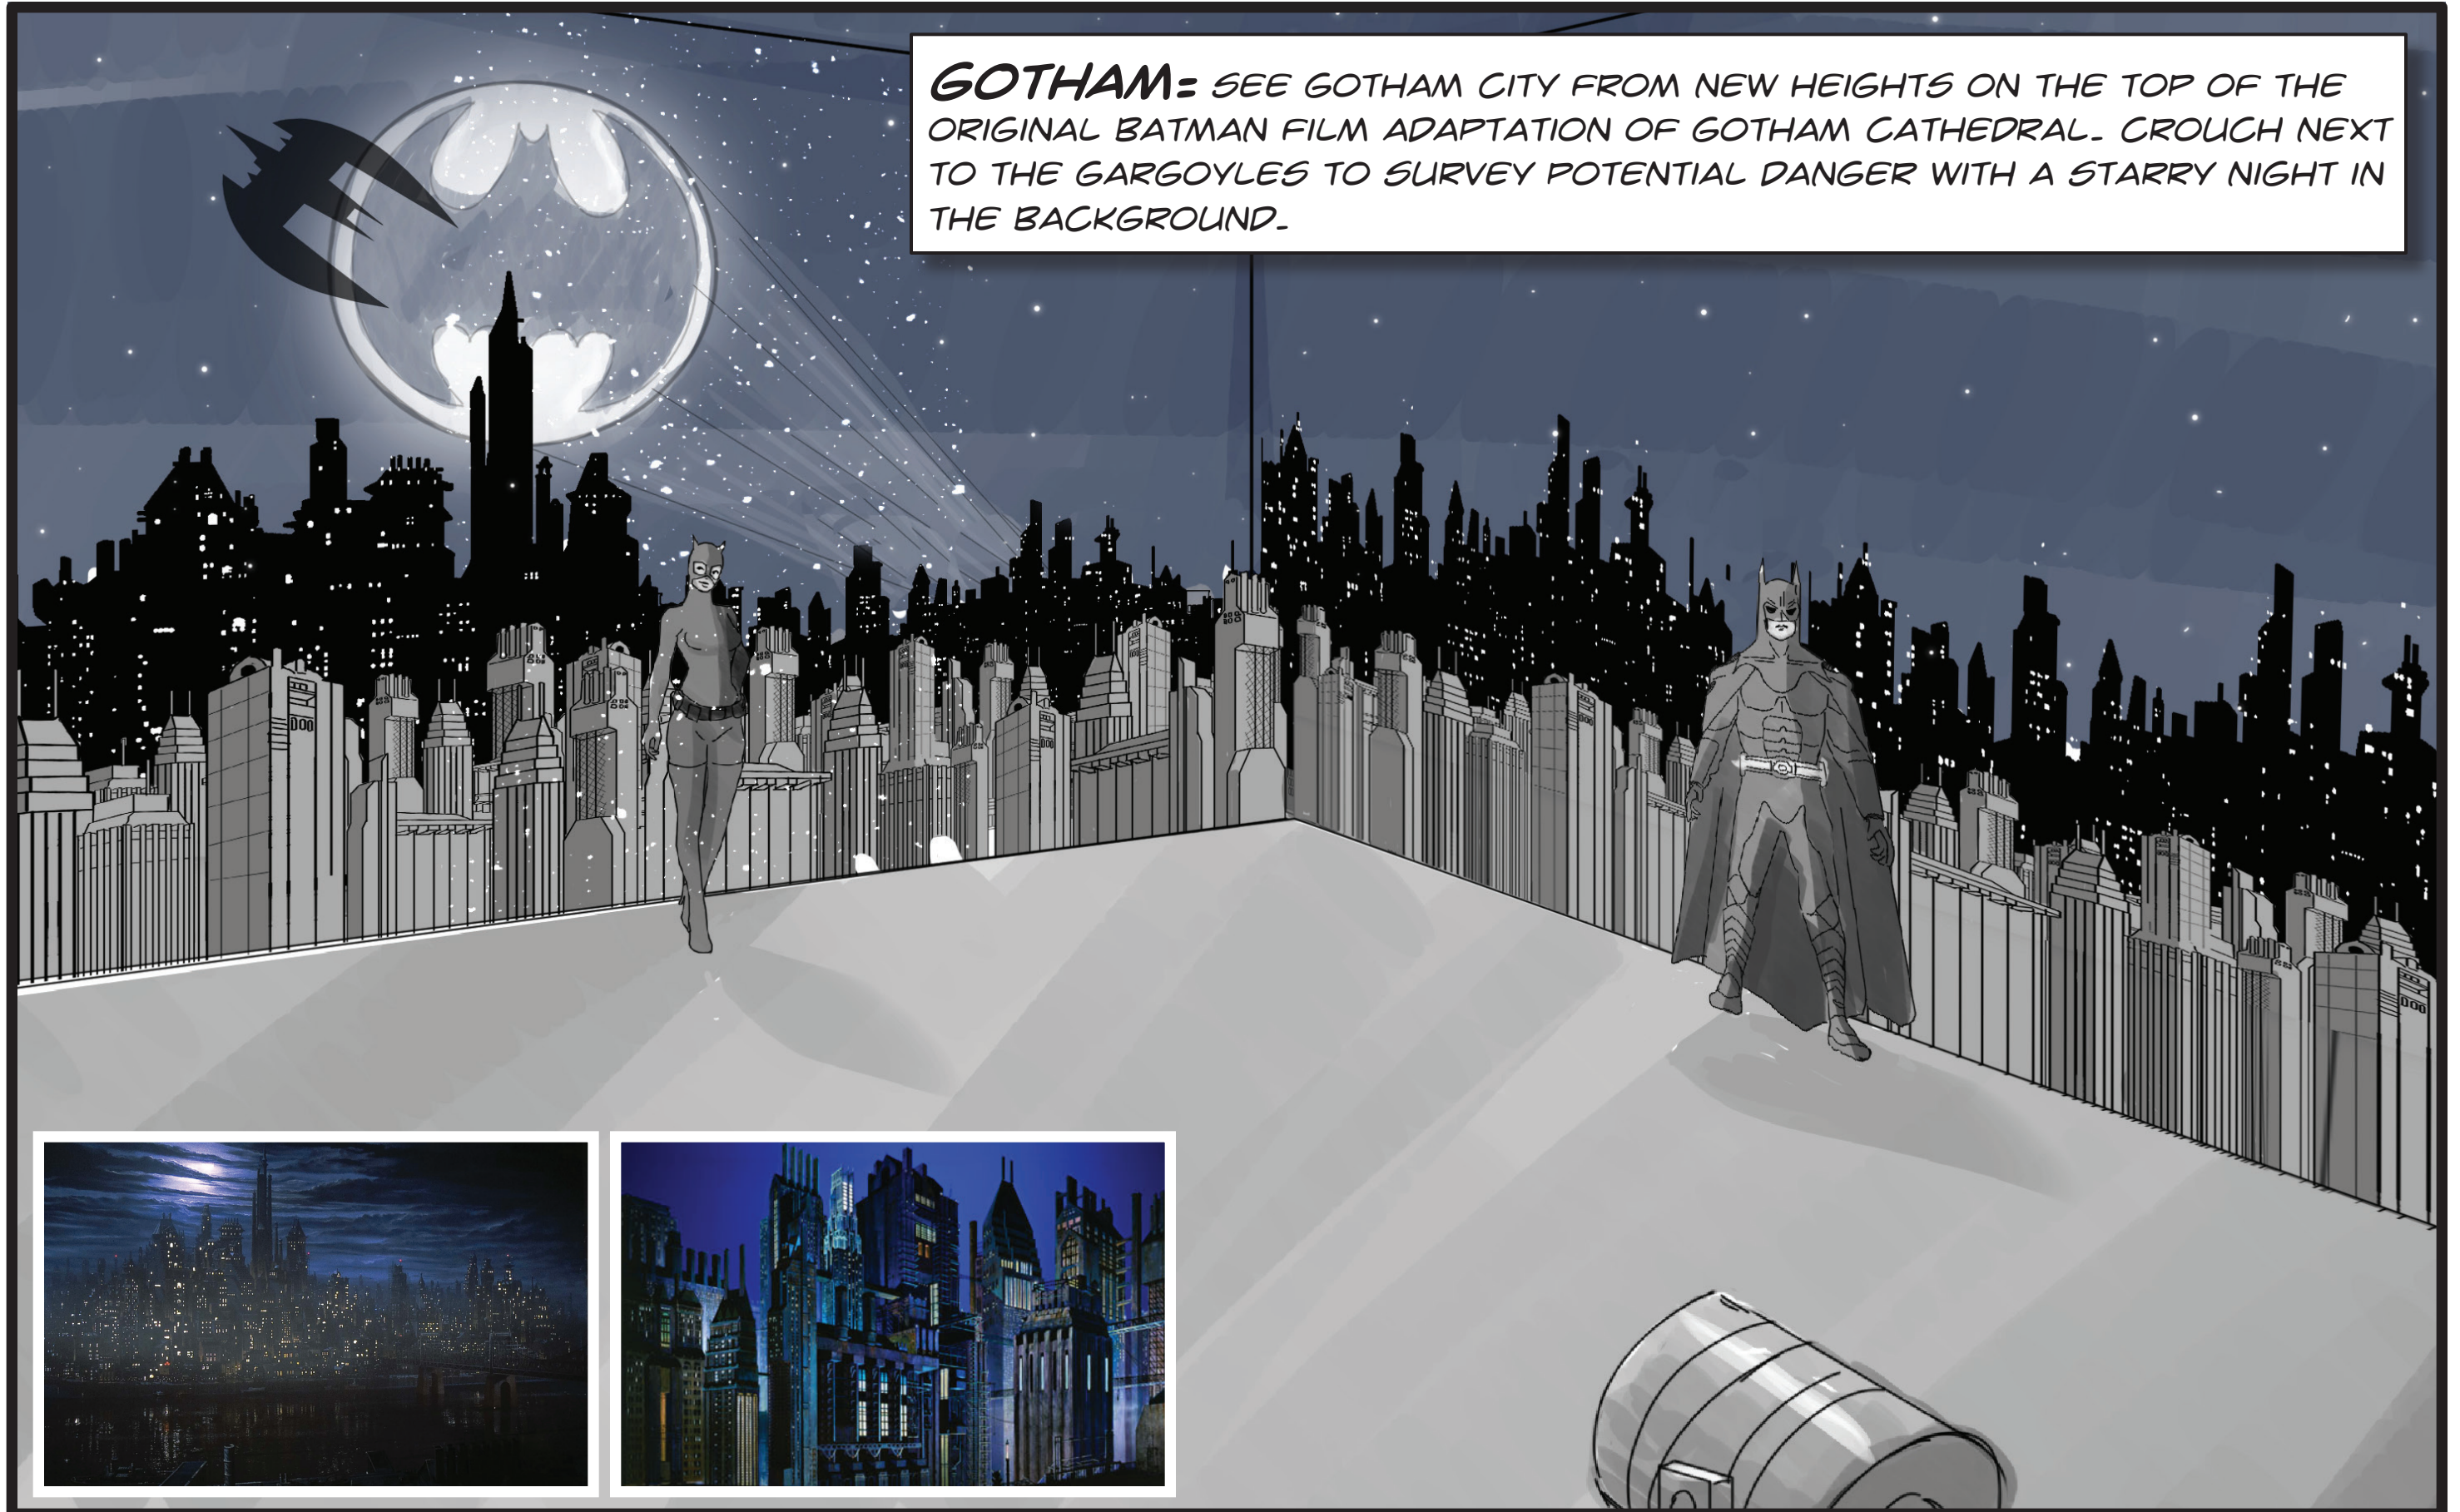

DOUBLE A LABS

FIRST APPEARANCE: SWING THROUGH THE SKYLINE AND INTO THE MOMENT IT ALL BEGAN – THE 1939 DETECTIVE COMICS #27 COVER.

DOUBLE A LABS

THE BATCAVE: ENTER INTO THE BATCAVE THROUGH THE WATERFALL (FOG WALL) TO TEST BATMAN GADGETS AND GEAR UP FOR A FIGHT. SIT AT THE CONTROL PANEL TO TOGGLE BETWEEN CCTV FOOTAGE FROM OTHER ROOMS WITHIN THE BATMAN EXPERIENCE OR WATCH DIFFERENT CLIPS FROM BATCAVES THROUGH THE AGES.

DOUBLE A LABS

GOTHAM: SEE GOTHAM CITY FROM NEW HEIGHTS ON THE TOP OF THE ORIGINAL BATMAN FILM ADAPTATION OF GOTHAM CATHEDRAL. CROUCH NEXT TO THE GARGOYLES TO SURVEY POTENTIAL DANGER WITH A STARRY NIGHT IN THE BACKGROUND.