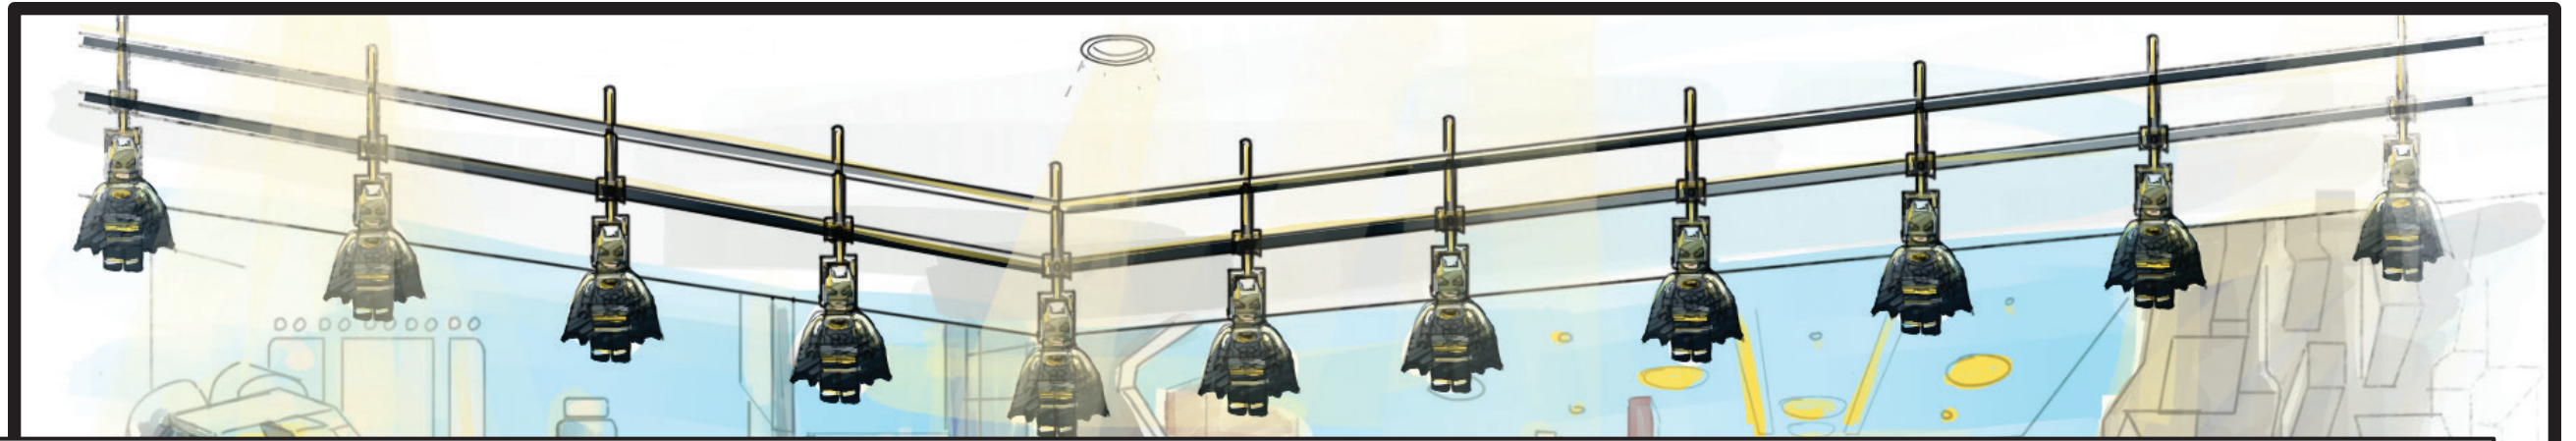

LEGO BATMAN: LET YOUR IMAGINATION SOAR IN THE LEGO BATMAN MOVIE BATCAVE. TAKE A PHOTO WITH A GIANT LEGO BATMAN AND THEN MAKE YOUR OWN LEGO CREATION AND WATCH IT FLY ALONG THE THE PULLEY SYSTEM AROUND THE ROOM. WANT TO SEE YOUR CUSTOM CREATION BECOME LARGER-THAN-LIFE? STEP INSIDE THE GREEN SCREEN BOOTH TO TAKE A PHOTO WITH YOUR NOW LIFE-SIZE CREATION!

DOUBLE A LABS