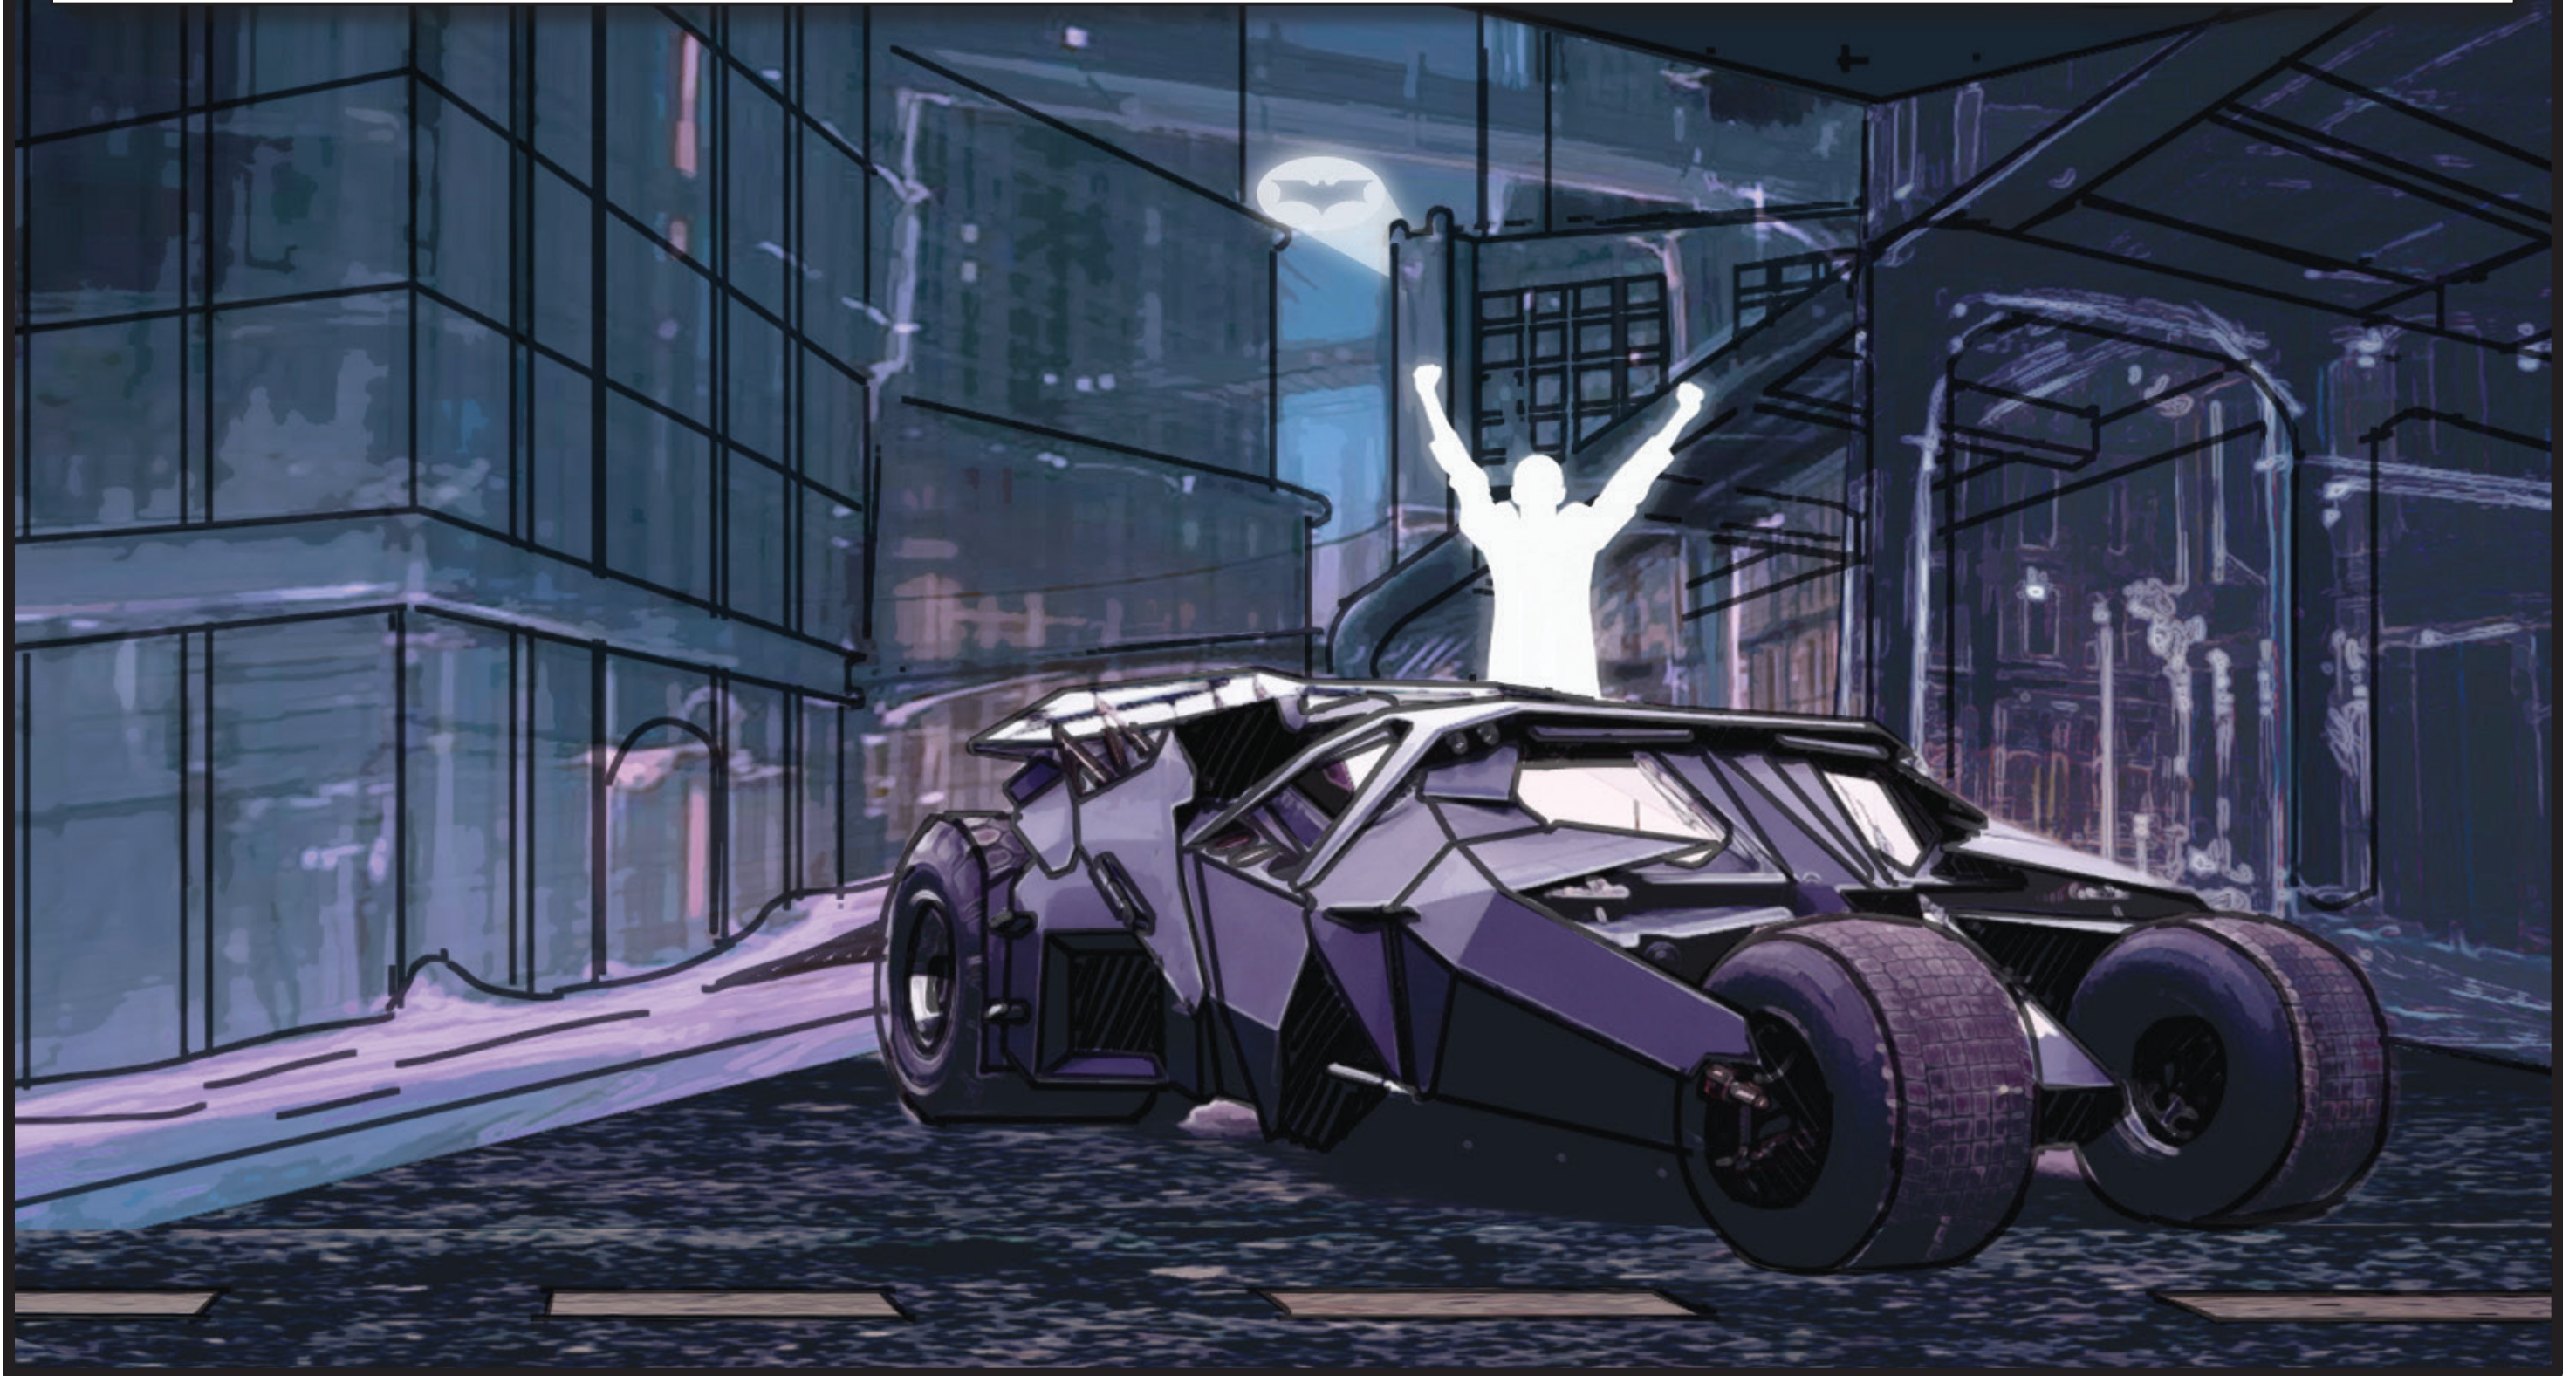

BATMOBILE: SURROUNDED BY BACKLIT PROJECTED WALLS OF GOTHAM'S STREETS SPEEDING BY, HOP INTO THE DARK KNIGHT TRILOGY'S TUMBLER FOR THE MOST EPIC 4D VIDEO MOMENT EVER, INCLUDING WIND IN THE FACE, SOUND EFFECTS, AND MORE.

DOUBLE A LABS