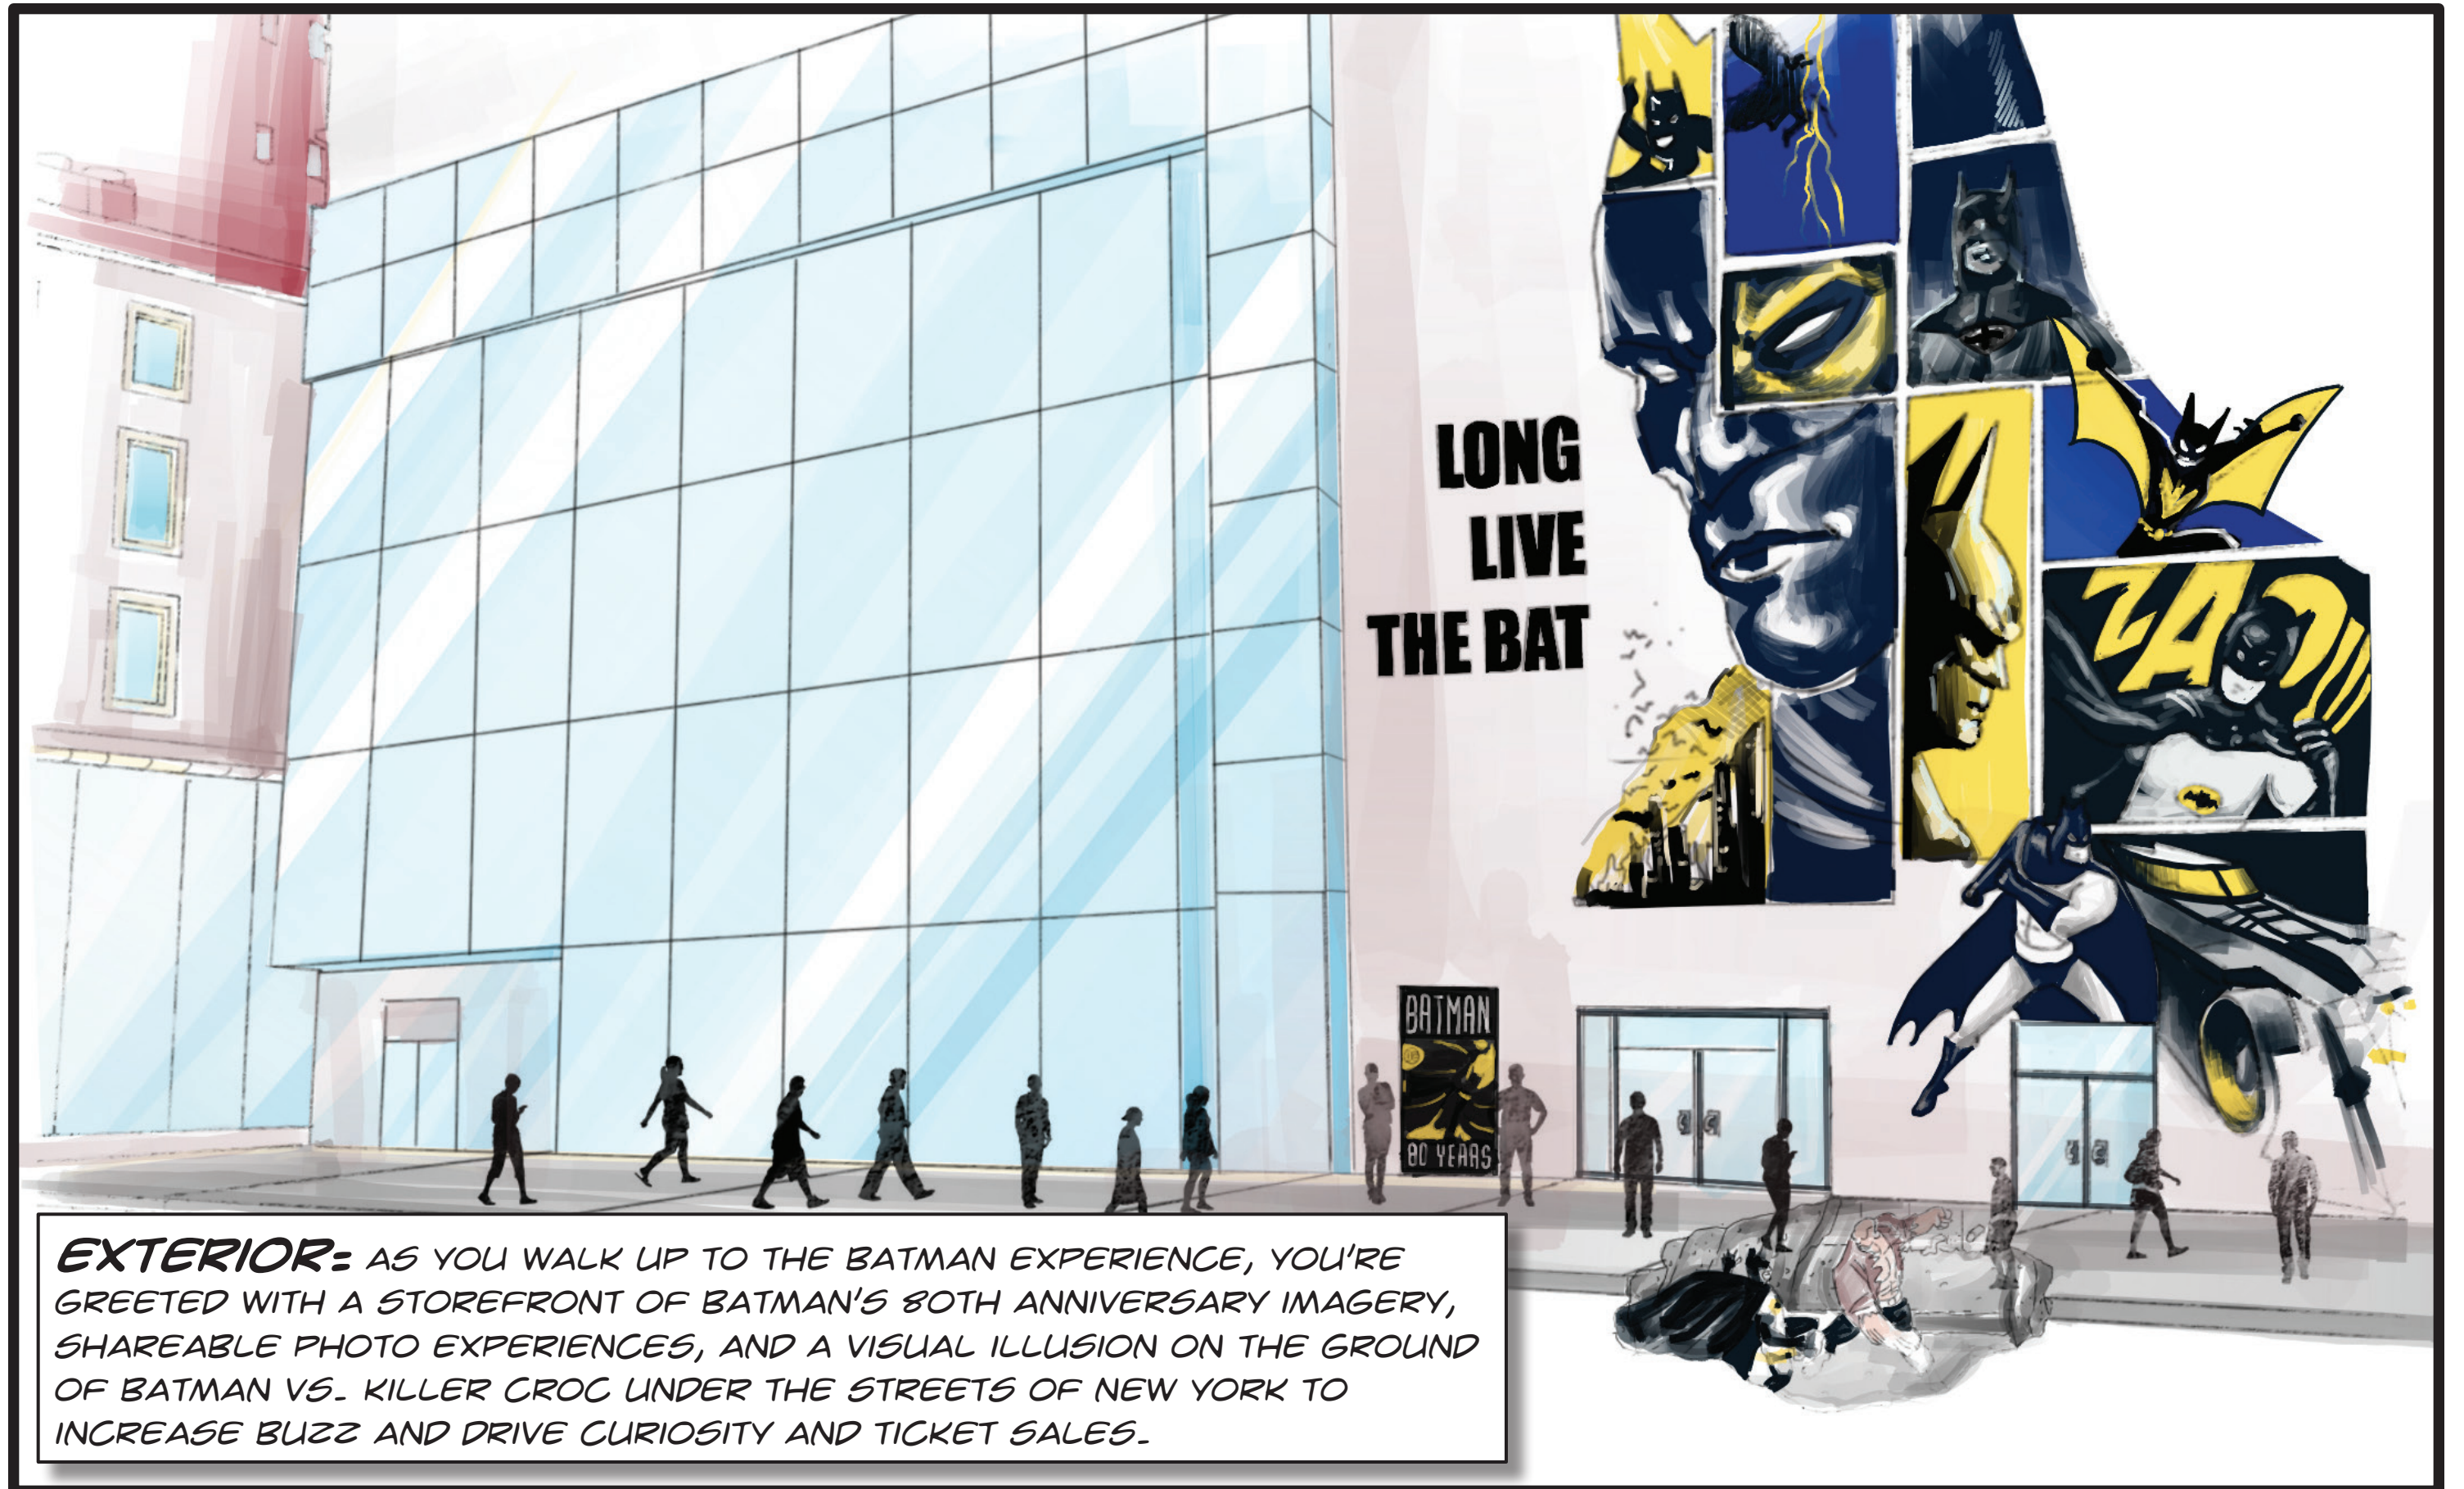

JOIN 80 YEARS OF BATMAN'S STORY WITH THIRTEEN INDEPENDENT PHOTO EXPERIENCES THAT TRANSPORT YOU INTO THE MOST ICONIC CAPED CRUSADER MOMENTS, STRIPPED DIRECTLY FROM COMICS, GAMES, MOVIES, TELEVISION AND MORE.

THE DETAILS:

WHEN: SEPTEMBER 5 - JANUARY 5

OPEN: 80 DAYS, THURSDAY - SUNDAY, 10AM - 10 PM

WHERE: NEW YORK CITY

COST PER TICKET: \$35

**LONG
LIVE
THE BAT**

EXTERIOR: AS YOU WALK UP TO THE BATMAN EXPERIENCE, YOU'RE GREETED WITH A STOREFRONT OF BATMAN'S 80TH ANNIVERSARY IMAGERY, SHAREABLE PHOTO EXPERIENCES, AND A VISUAL ILLUSION ON THE GROUND OF BATMAN VS. KILLER CROC UNDER THE STREETS OF NEW YORK TO INCREASE BUZZ AND DRIVE CURIOSITY AND TICKET SALES.

DOUBLE A LABS

CHECK IN: WHILE WAITING TO CHECK IN FOR YOUR BATMAN EXPERIENCE TIME SLOT, ENJOY WATCHING VARIOUS BATMAN SERIES AND FILM CLIPS VIA THE MONITORS ON THE WALL. IF YOU ARRIVE EARLY, WALK THROUGH THE MERCHANDISE STORE AND START YOUR ADVENTURE EARLY BY JUMPING INSIDE A LIFE-SIZE ACTION FIGURE BOX WITH BATMAN OR BATGIRL.

DOUBLE A LABS

MUSEUM-LIKE FLOW
WILL ALLOW GUESTS
TO EXPLORE THE
GALLERIES AT THEIR
OWN PACE.

BAT TUNNEL: POST CHECK-IN, WALK THROUGH A VORTEX OF BATS SPINNING AROUND YOU IN THE BAT TUNNEL TO TRANSPORT YOU BACK IN TIME TO BEGIN YOUR JOURNEY THROUGH THE TIMELINE OF ICONIC BATMAN MOMENTS.