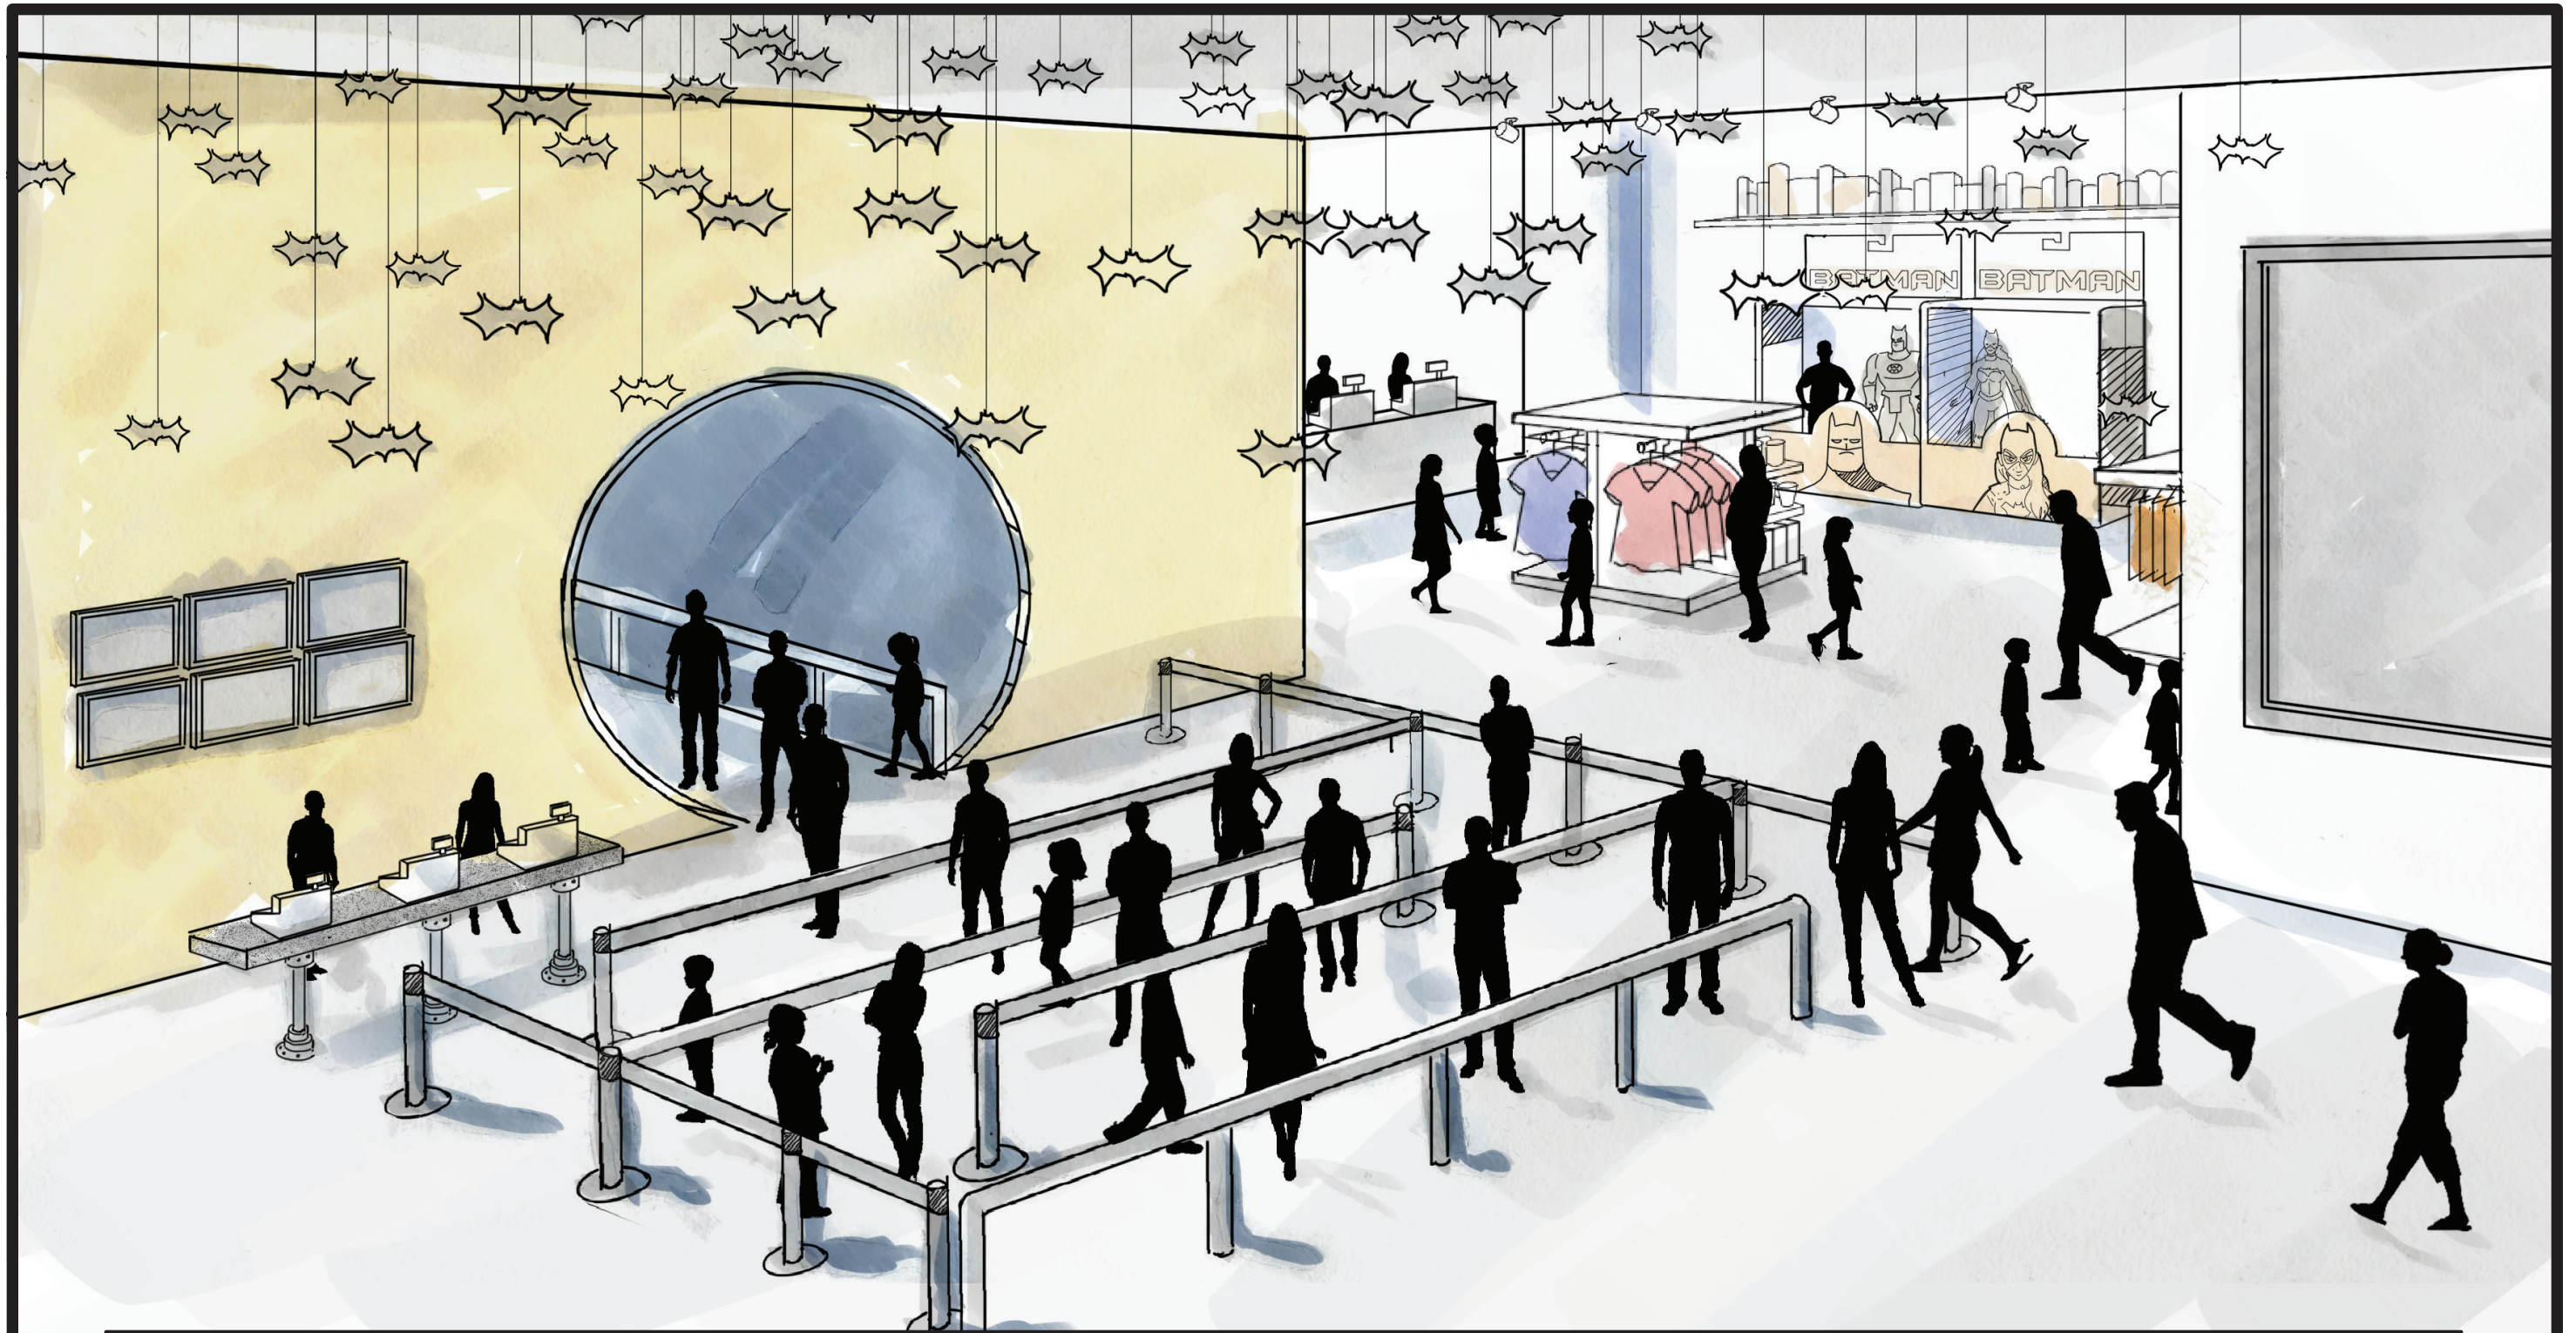

THE DETAILS:

WHEN: SEPTEMBER 5 - JANUARY 5

OPEN: 80 DAYS, THURSDAY - SUNDAY, 10AM - 10 PM

WHERE: NEW YORK CITY

COST PER TICKET: \$35

**LONG
LIVE
THE BAT**

EXTERIOR: AS YOU WALK UP TO THE BATMAN EXPERIENCE, YOU'RE GREETED WITH A STOREFRONT OF BATMAN'S 80TH ANNIVERSARY IMAGERY, SHAREABLE PHOTO EXPERIENCES, AND A VISUAL ILLUSION ON THE GROUND OF BATMAN VS. KILLER CROC UNDER THE STREETS OF NEW YORK TO INCREASE BUZZ AND DRIVE CURIOSITY AND TICKET SALES.

DOUBLE A LABS

CHECK IN: WHILE WAITING TO CHECK IN FOR YOUR BATMAN EXPERIENCE TIME SLOT, ENJOY WATCHING VARIOUS BATMAN SERIES AND FILM CLIPS VIA THE MONITORS ON THE WALL. IF YOU ARRIVE EARLY, WALK THROUGH THE MERCHANDISE STORE AND START YOUR ADVENTURE EARLY BY JUMPING INSIDE A LIFE-SIZE ACTION FIGURE BOX WITH BATMAN OR BATGIRL.

DOUBLE A LABS

MUSEUM-LIKE FLOW
WILL ALLOW GUESTS
TO EXPLORE THE
GALLERIES AT THEIR
OWN PACE.

BAT TUNNEL: POST CHECK-IN, WALK THROUGH A VORTEX OF BATS SPINNING AROUND YOU IN THE BAT TUNNEL TO TRANSPORT YOU BACK IN TIME TO BEGIN YOUR JOURNEY THROUGH THE TIMELINE OF ICONIC BATMAN MOMENTS.

DOUBLE A LABS

FIRST APPEARANCE: SWING THROUGH THE SKYLINE AND INTO THE MOMENT IT ALL BEGAN – THE 1939 DETECTIVE COMICS #27 COVER.

DOUBLE A LABS

THE BATCAVE: ENTER INTO THE BATCAVE THROUGH THE WATERFALL (FOG WALL) TO TEST BATMAN GADGETS AND GEAR UP FOR A FIGHT. SIT AT THE CONTROL PANEL TO TOGGLE BETWEEN CCTV FOOTAGE FROM OTHER ROOMS WITHIN THE BATMAN EXPERIENCE OR WATCH DIFFERENT CLIPS FROM BATCAVES THROUGH THE AGES.