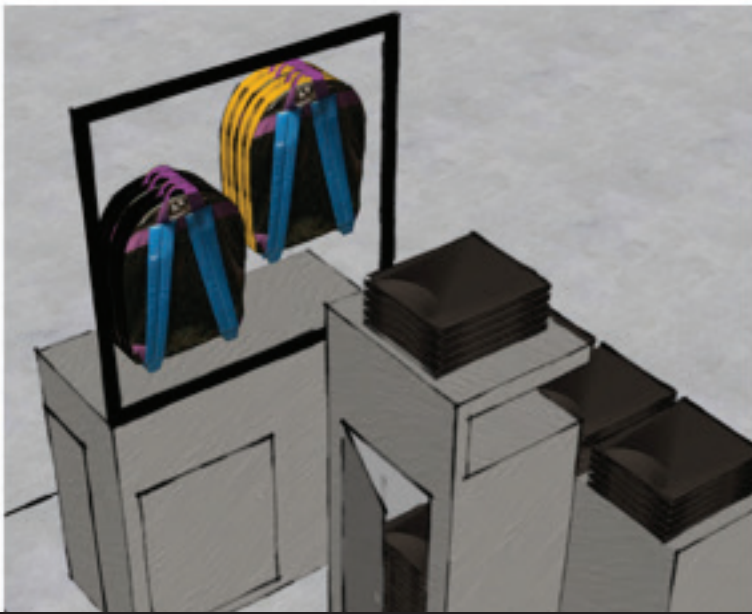

DOUBLE A LABS

LEGO BATMAN: LET YOUR IMAGINATION SOAR IN THE LEGO BATMAN MOVIE BATCAVE. TAKE A PHOTO WITH A GIANT LEGO BATMAN AND THEN MAKE YOUR OWN LEGO CREATION AND WATCH IT FLY ALONG THE THE PULLEY SYSTEM AROUND THE ROOM. WANT TO SEE YOUR CUSTOM CREATION BECOME LARGER-THAN-LIFE? STEP INSIDE THE GREEN SCREEN BOOTH TO TAKE A PHOTO WITH YOUR NOW LIFE-SIZE CREATION!

DOUBLE A LABS

PEDESTALS WITH STORAGE DISPLAY HARD GOODS.

GRAPHICS SPILL FROM PEDESTALS TO FLOOR FEATURING A HASHTAG, QUOTE, OR PRODUCT NAME.

SLAT WALLS PROVIDE DISPLAY FLEXIBILITY.

BATMAN MERCHANDISE GIFT SHOP: WHILE SHOPPING FOR YOUR BATMAN GEAR AND MEMORABILIA IN THE BATMAN GIFT SHOP, STEP INSIDE A BATMAN ACTION FIGURE BOX FOR A BATMAN MANIA PHOTO MOMENT.