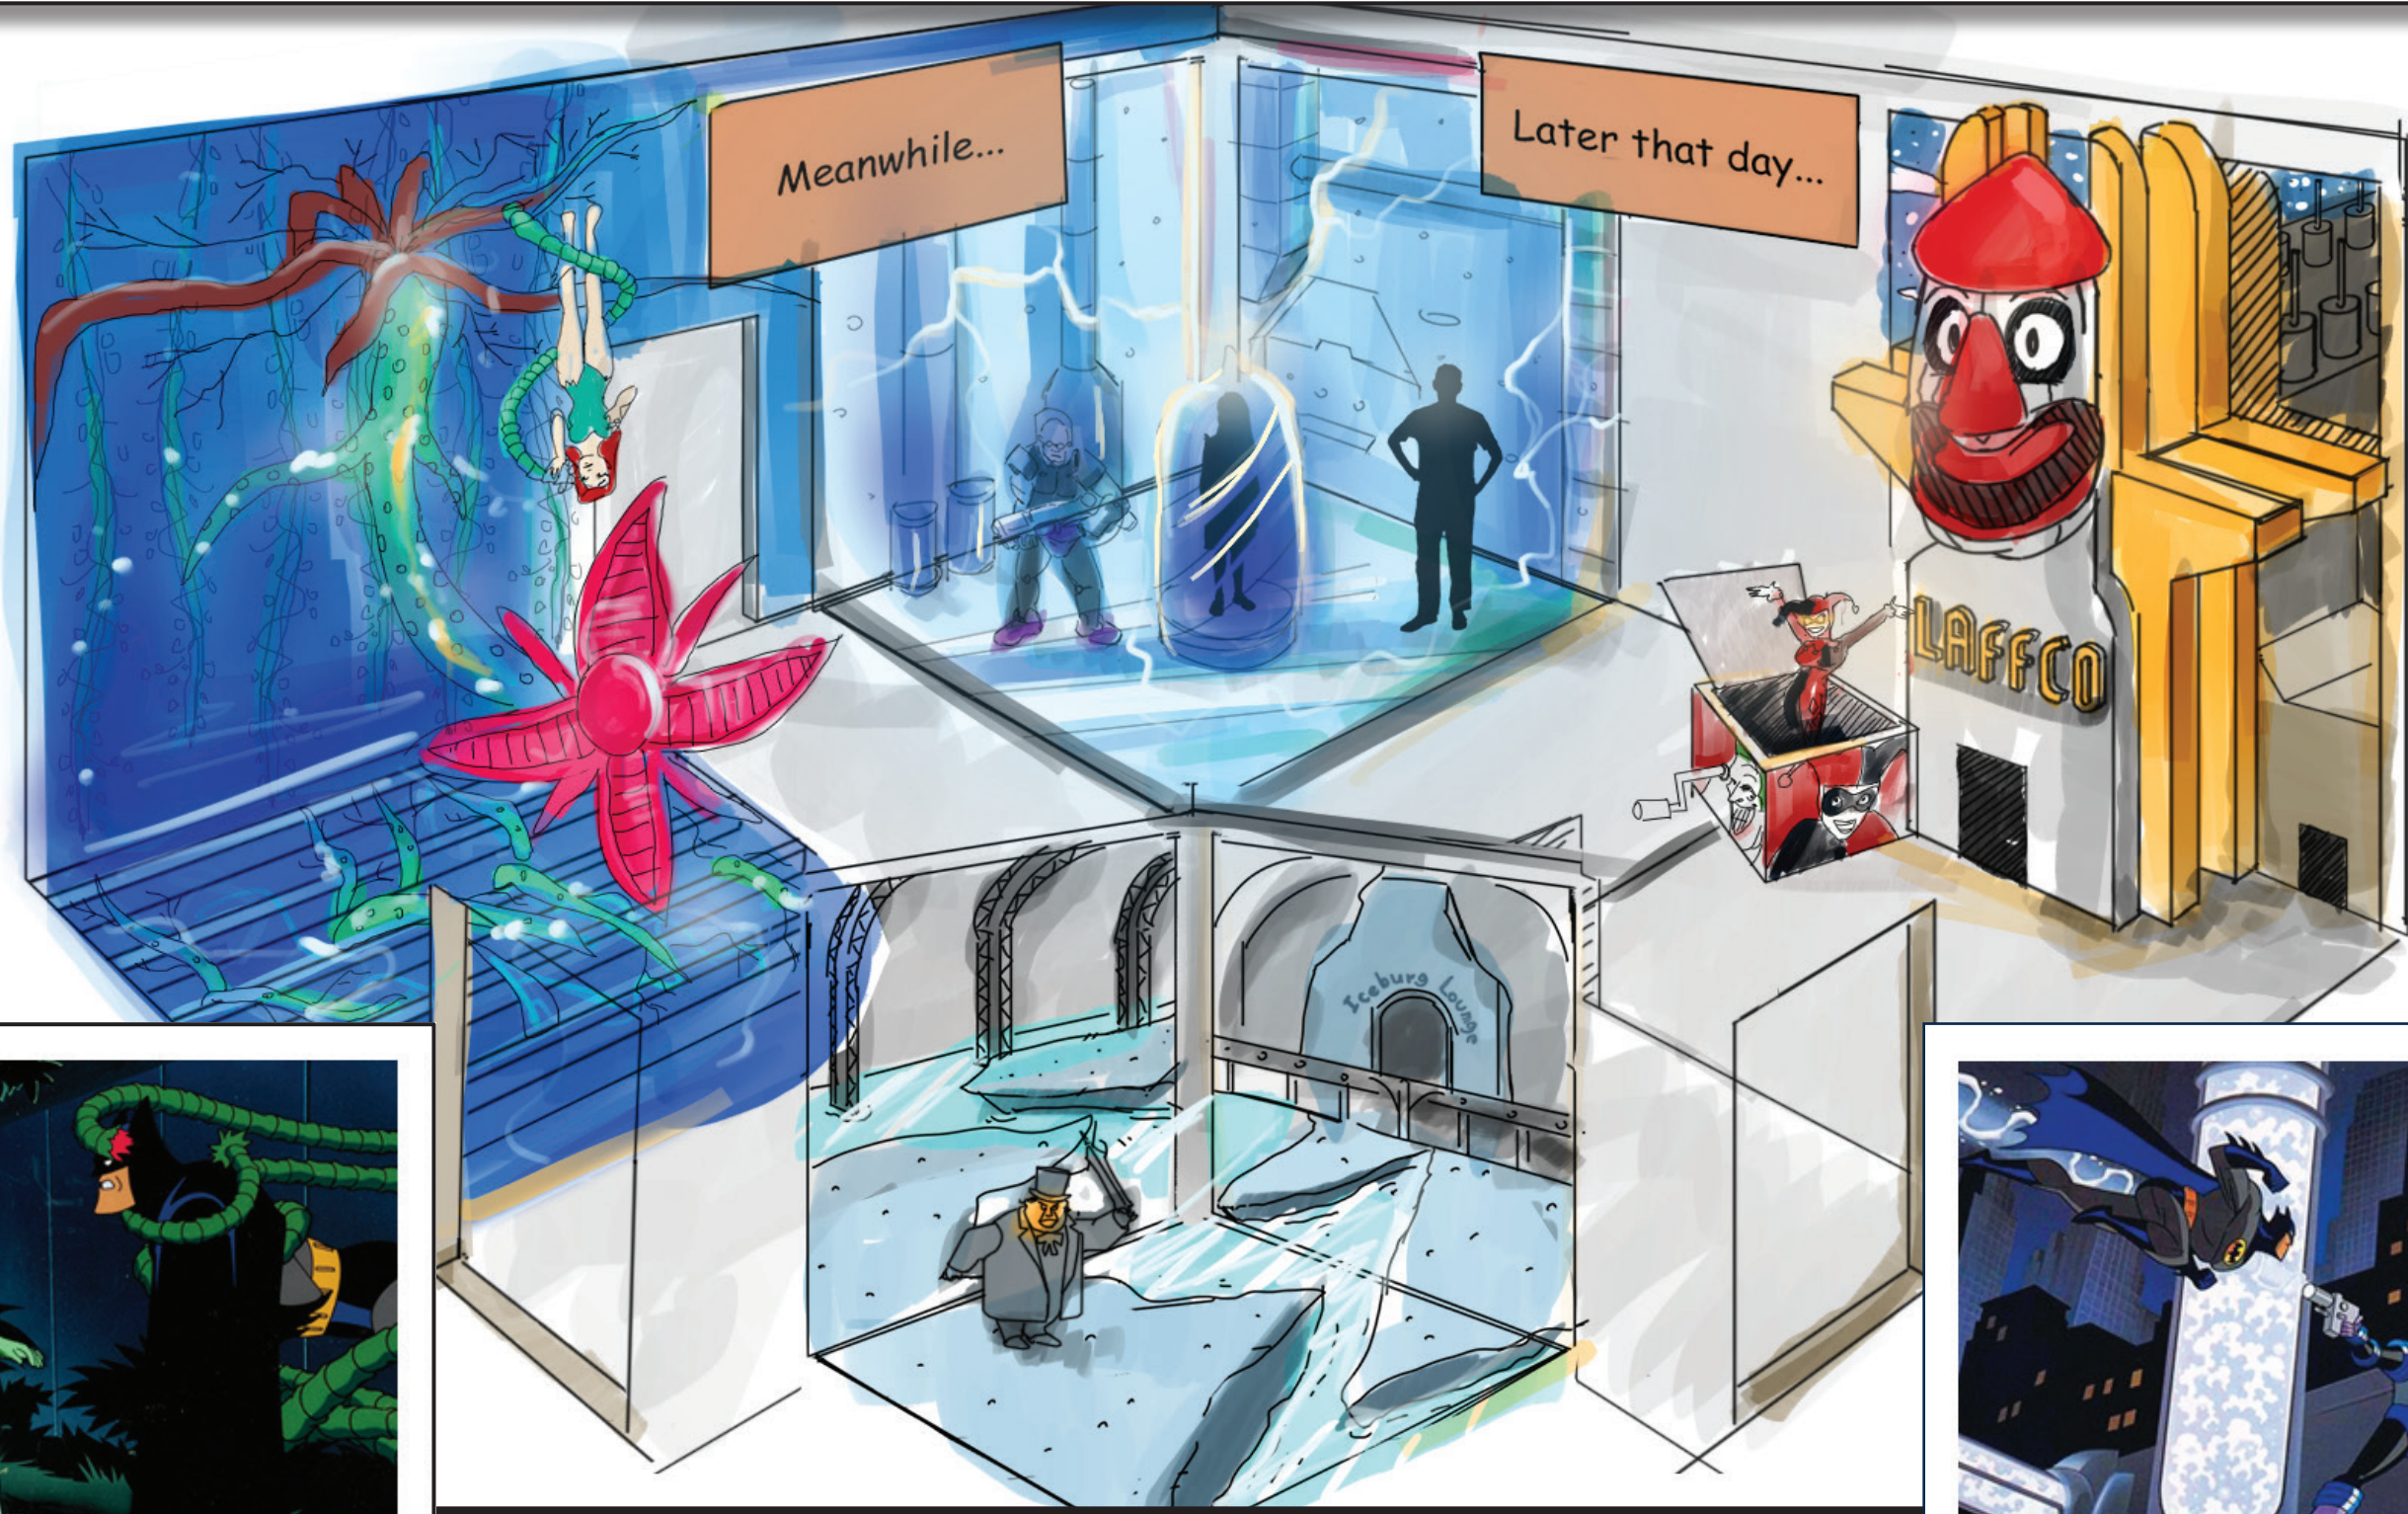

VILLAINS: IMMERSE YOURSELF IN THE ICONIC SCENES ALONG WITH THE VILLAINS OF THE BATMAN: THE ANIMATED SERIES BY GETTING STUCK IN POISON IVY'S VINES, TRAPPED IN MR. FREEZE'S SNOW GLOBE, POPPING OUT OF A JACK-IN-THE-BOX WITH HARLEY QUINN AND JOKER AT THE TOY FACTORY, OR PLAYING CARDS WITH PENGUIN.

DOUBLE A LABS