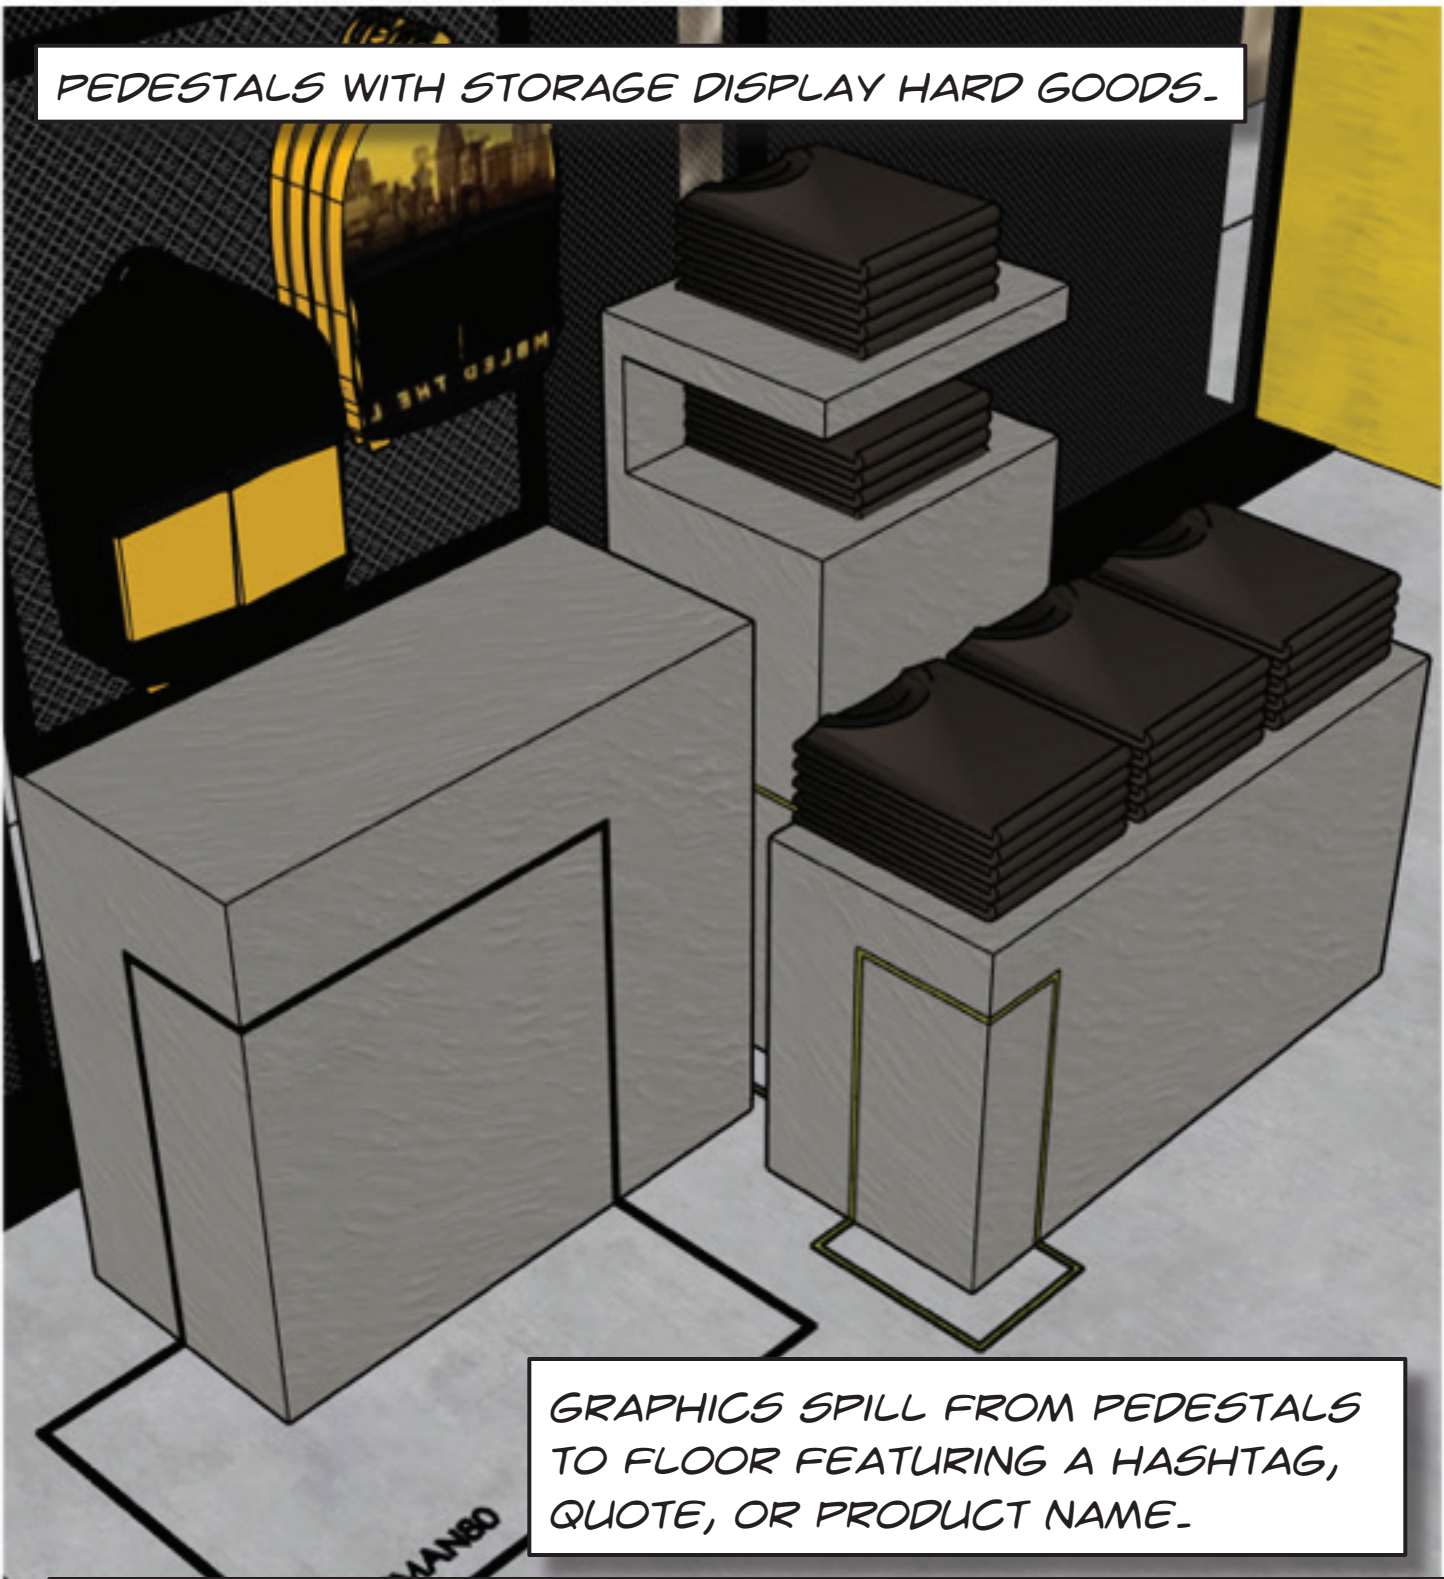

BATMAN MERCHANDISE GIFT SHOP: WHILE SHOPPING FOR YOUR BATMAN GEAR AND MEMORABILIA IN THE BATMAN GIFT SHOP, STEP INSIDE A BATMAN ACTION FIGURE BOX FOR A BATMAN MANIA PHOTO MOMENT.

PEDESTALS WITH STORAGE DISPLAY HARD GOODS.

GRAPHICS SPILL FROM PEDESTALS TO FLOOR FEATURING A HASHTAG, QUOTE, OR PRODUCT NAME.