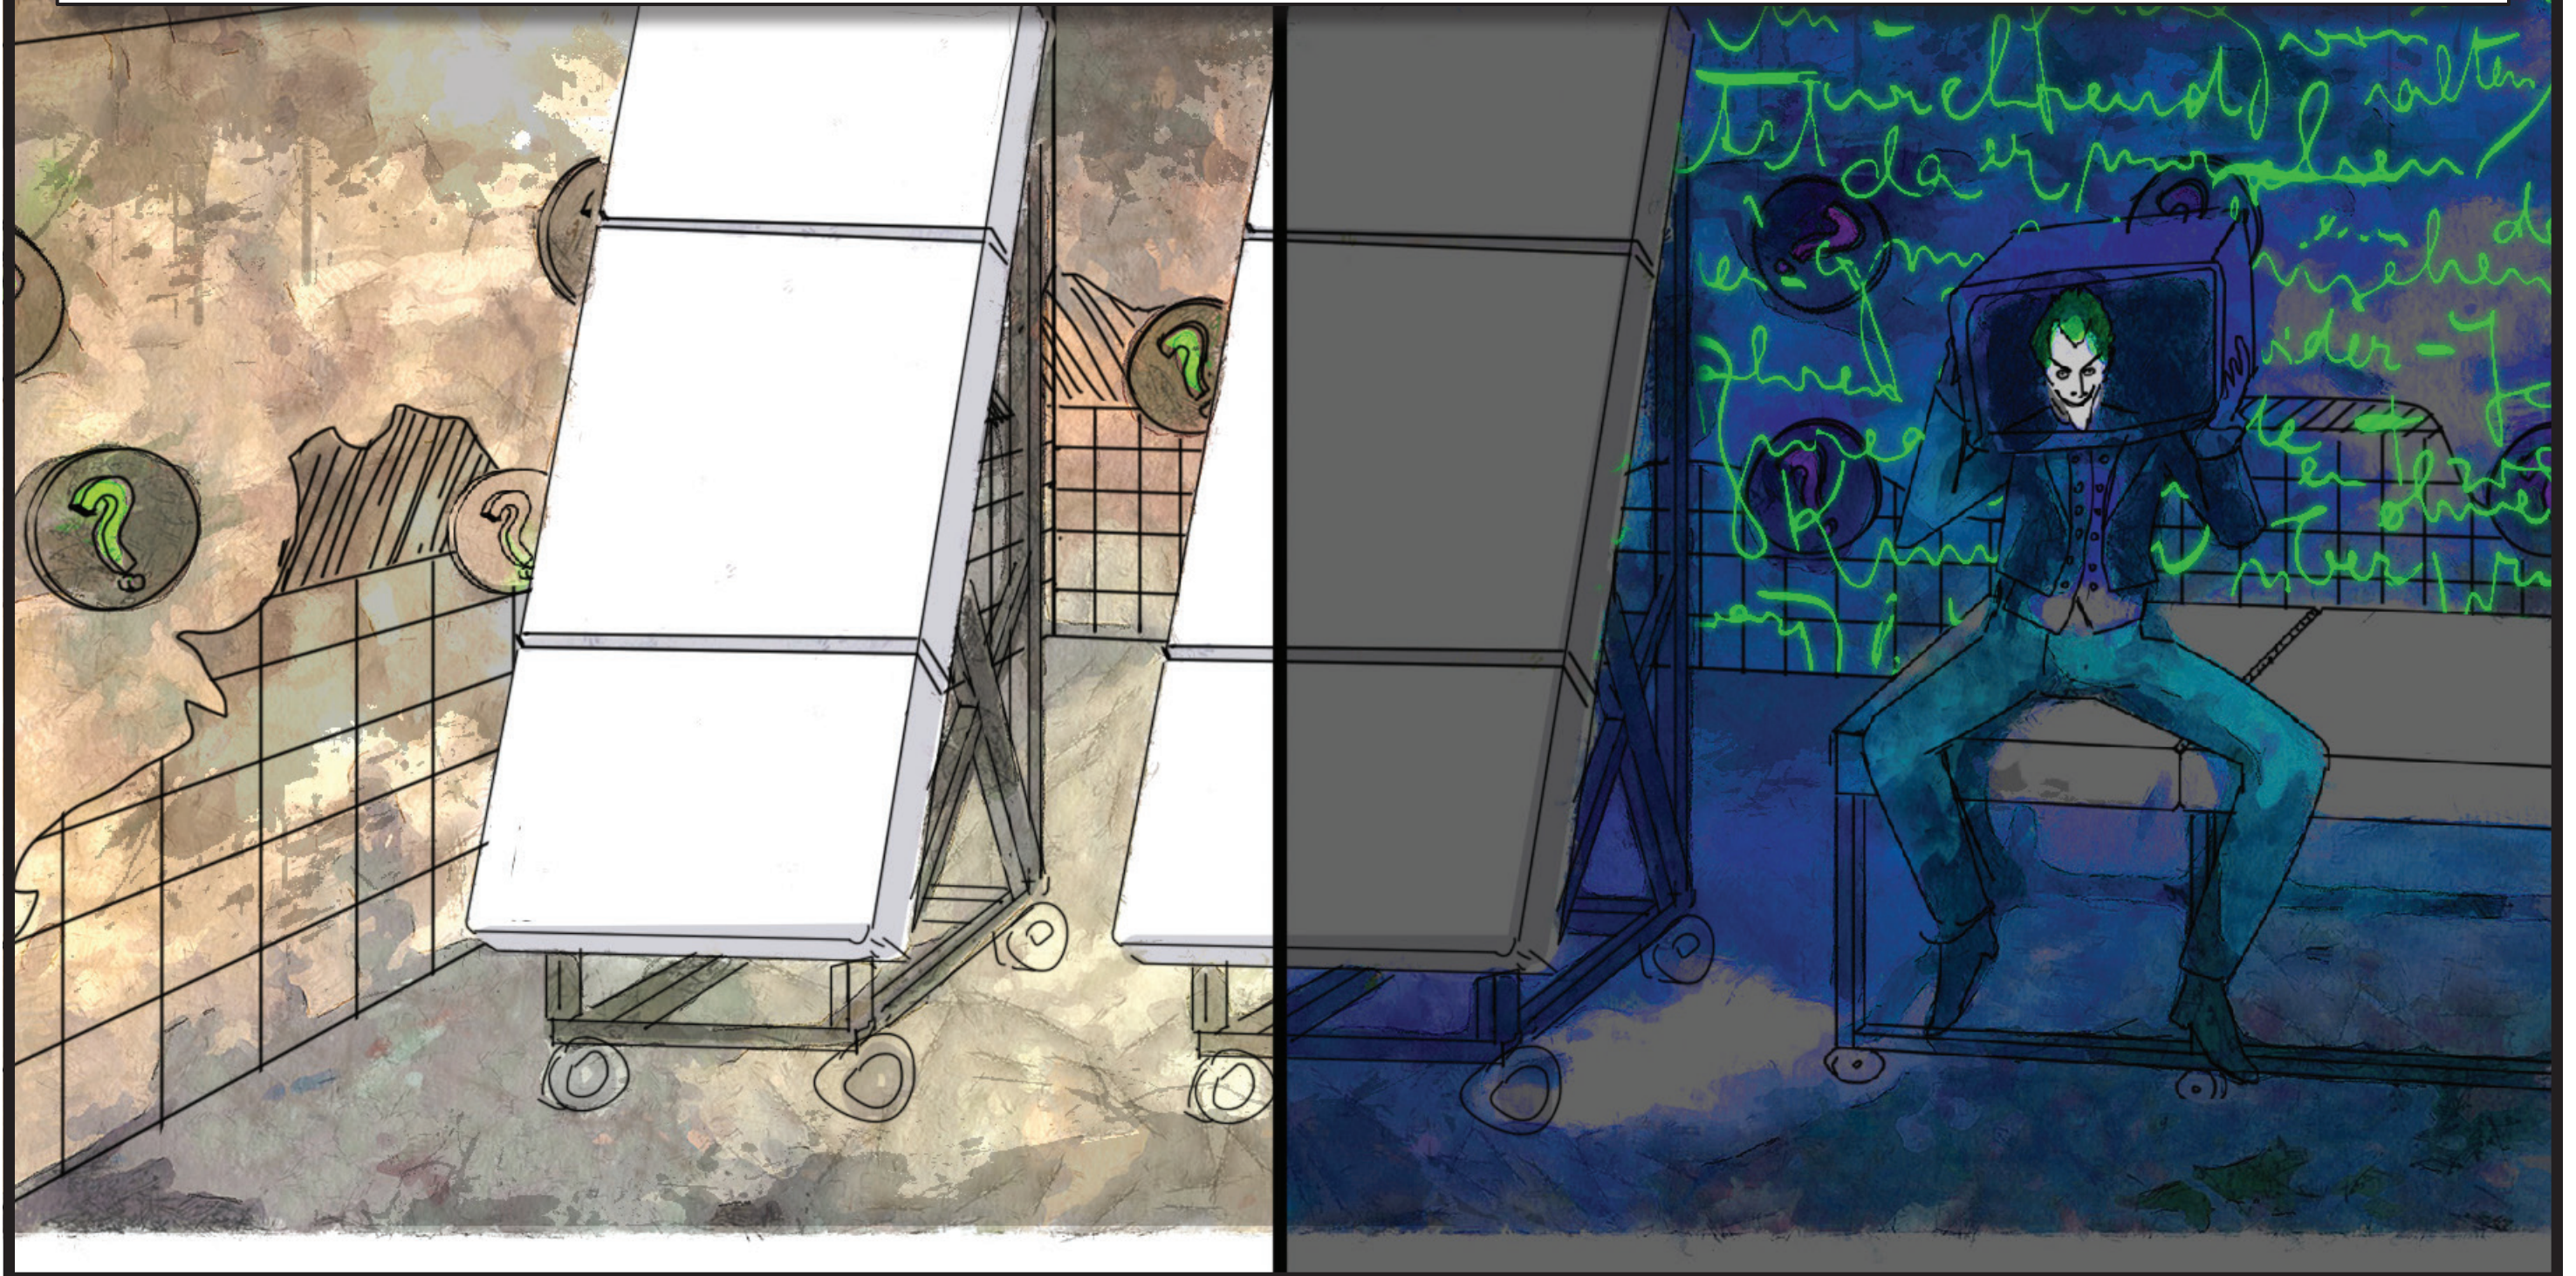

ARKHAM ASYLUM: CAN YOU FIGURE OUT THE PUZZLING PLOT IN BATMAN: ARKHAM ASYLUM GAME'S RIDDLER ROOM? STEP ONTO THE "?" IN THE MIDDLE OF THE FLOOR TO CHANGE THE PHYSICAL ENVIRONMENT TO HELP SOLVE CLUES. INTERACTIONS WOULD INCLUDE:

- EVERY OTHER LETTER IS WRITTEN ON THE WALL. STEP ON A BUTTON AND REMAINING LETTERS APPEAR
- HEAR RIDDLER GIVE THE ROOM A PUZZLE TO SOLVE
- STEP ON 2 BUTTONS AT ONCE - OR IN A PATTERN - AND BLACK LIGHTS TURN ON AND REVEAL HIDDEN RIDDLES.

DOUBLE A LABS